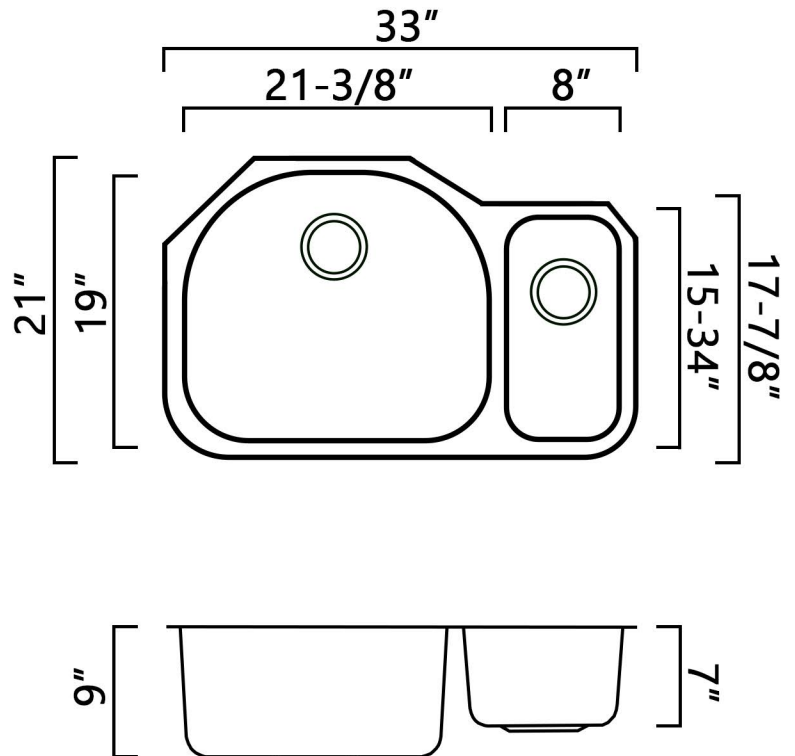

Codes / Standards

- cUPC 9ASME A112.19.3/CSA B45.4

Allora USA Limited Lifetime Warranty

See website for details www.alloraua.com

ALLORA USA NOTES / DISCLAIMER:

All technical data provided is done as a service to customers of Allora USA and the end users of our products. Allora USA is not responsible for, nor does it have any liability for any mistakes or typographical errors including liability for incidental, consequential or special damages. Allora USA recommends that the model to be installed be present, inspected and measured prior to utilizing the related spec sheets and any work, preparations or alterations are made to any counter-top material. Nothing contained on this site is to be construed as contractual or providing any form of warranty or representation on the part of Allora USA. ALLORA USA MAKES NO WARRANTIES, EXPRESS OR IMPLIED, INCLUDING BUT NOT LIMITED TO ANY WARRANTY OF MERCHANTABILITY OR OF FITNESS FOR A PARTICULAR PURPOSE, AS TO THE INFORMATION CONTAINED HEREIN OR THE PRODUCTS DESCRIBED HEREIN.

ADDRESS: 22713 COMMERCE CENTER COURT STE 140 DULLES, VA 20166
PHONE: 571-291-3484
WEBSITE: WWW.ALLORAUSA.COM