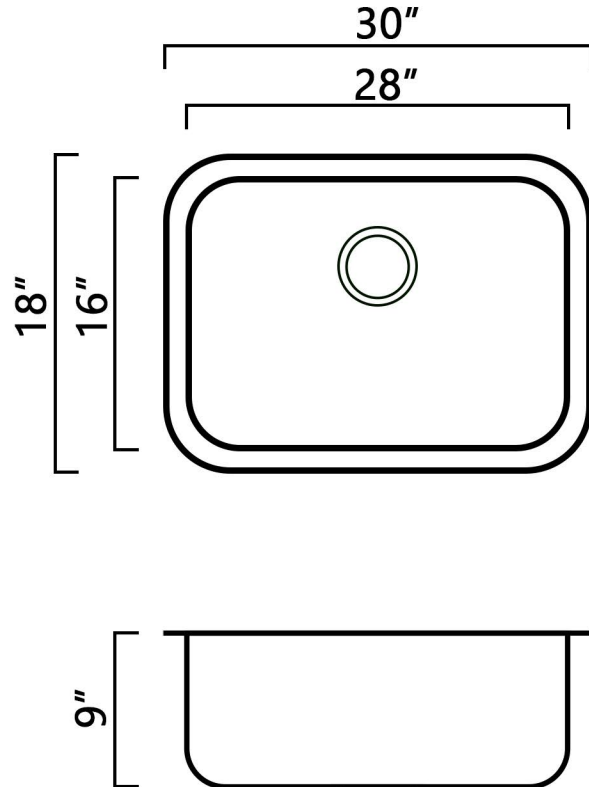

Codes / Standards

- cUPC 9ASME A112.19.3/CSA B45.4

Allora USA Limited Lifetime Warranty

See website for details www.allorausa.com

ALLORA USA NOTES / DISCLAIMER:

All technical data provided is done as a service to customers of Allora USA and the end users of our products. Allora USA is not responsible for, nor does it have any liability for any mistakes or typographical errors including liability for incidental, consequential or special damages. Allora USA recommends that the model to be installed be present, inspected and measured prior to utilizing the related spec sheets and any work, preparations or alterations are made to any counter-top material. Nothing contained on this site is to be construed as contractual or providing any form of warranty or representation on the part of Allora USA. ALLORA USA MAKES NO WARRANTIES, EXPRESS OR IMPLIED, INCLUDING BUT NOT LIMITED TO ANY WARRANTY OF MERCHANTABILITY OR OF FITNESS FOR A PARTICULAR PURPOSE, AS TO THE INFORMATION CONTAINED HEREIN OR THE PRODUCTS DESCRIBED HEREIN.

ADDRESS: 22713 COMMERCE CENTER COURT STE 140 DULLES, VA 20166

PHONE: 571-291-3484

WEBSITE: WWW.ALLORAUSA.COM