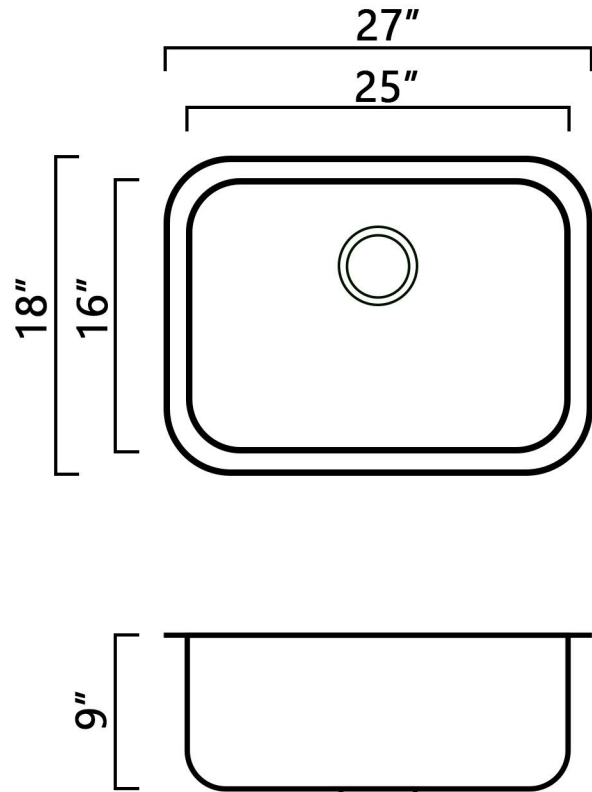

Codes / Standards

- cUPC 9ASME A112.19.3/CSA B45.4

Allora USA Limited Lifetime Warranty

See website for details www.alloraua.com

ALLORA USA NOTES / DISCLAIMER:

All technical data provided is done as a service to customers of Allora USA and the end users of our products. Allora USA is not responsible for, nor does it have any liability for any mistakes or typographical errors including liability for incidental, consequential or special damages. Allora USA recommends that the model to be installed be present, inspected and measured prior to utilizing the related spec sheets and any work, preparations or alterations are made to any counter-top material. Nothing contained on this site is to be construed as contractual or providing any form of warranty or representation on the part of Allora USA. ALLORA USA MAKES NO WARRANTIES, EXPRESS OR IMPLIED, INCLUDING BUT NOT LIMITED TO ANY WARRANTY OF MERCHANTABILITY OR OF FITNESS FOR A PARTICULAR PURPOSE, AS TO THE INFORMATION CONTAINED HEREIN OR THE PRODUCTS DESCRIBED HEREIN.

ADDRESS: 22713 COMMERCE CENTER COURT STE 140 DULLES, VA 20166

PHONE: 571-291-3484

WEBSITE: WWW.ALLORAUSA.COM