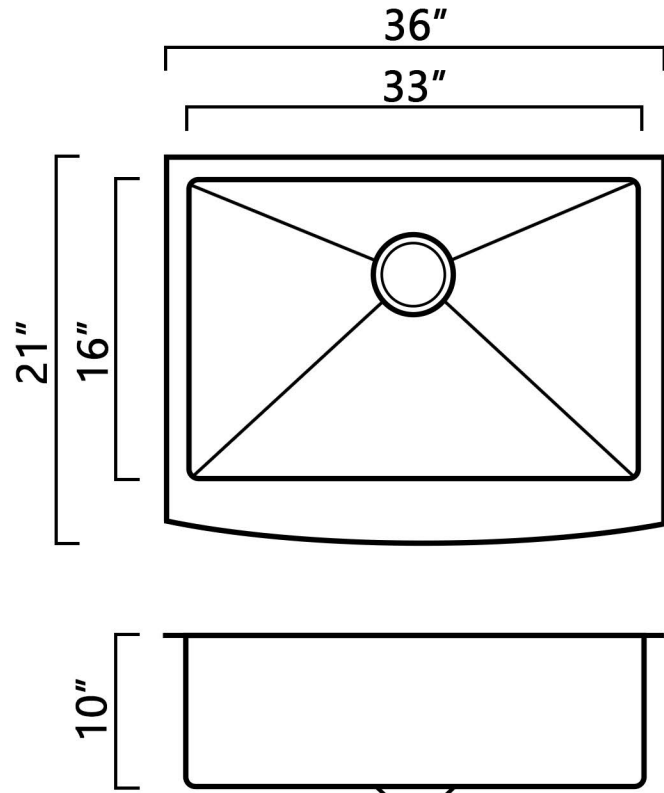

Codes / Standards

- cUPC 9ASME A112.19.3/CSA B45.4

Allora USA Limited Lifetime Warranty

See website for details www.allorausa.com

ALLORA USA NOTES / DISCLAIMER:

All technical data provided is done as a service to customers of Allora USA and the end users of our products. Allora USA is not responsible for, nor does it have any liability for any mistakes or typographical errors including liability for incidental, consequential or special damages. Allora USA recommends that the model to be installed be present, inspected and measured prior to utilizing the related spec sheets and any work, preparations or alterations are made to any counter-top material. Nothing contained on this site is to be construed as contractual or providing any form of warranty or representation on the part of Allora USA. ALLORA USA MAKES NO WARRANTIES, EXPRESS OR IMPLIED, INCLUDING BUT NOT LIMITED TO ANY WARRANTY OF MERCHANTABILITY OR OF FITNESS FOR A PARTICULAR PURPOSE, AS TO THE INFORMATION CONTAINED HEREIN OR THE PRODUCTS DESCRIBED HEREIN.

ADDRESS: 22713 COMMERCE CENTER COURT STE 140 DULLES, VA 20166
PHONE: 571-291-3484
WEBSITE: WWW.ALLORAUSA.COM