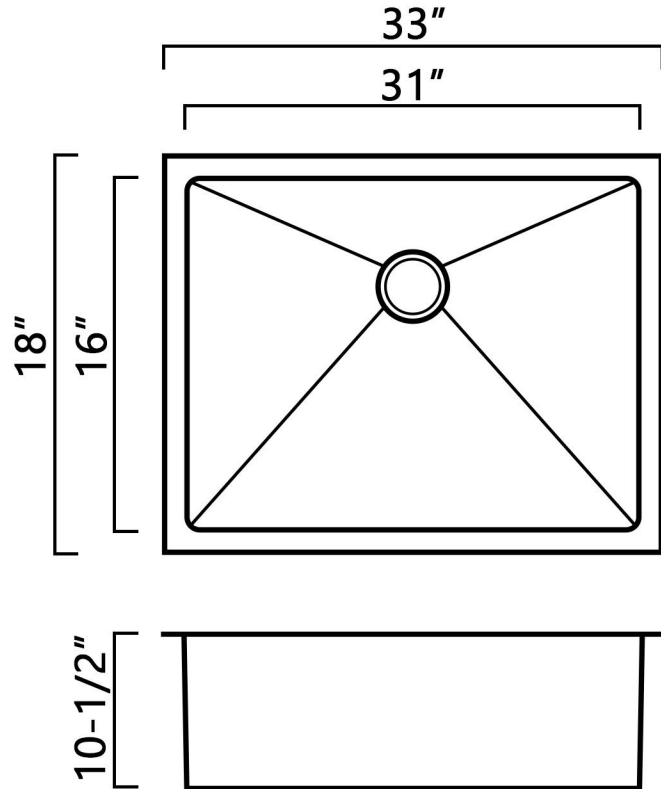

Codes / Standards

- cUPC 9ASME A112.19.3/CSA B45.4

Allora USA Limited Lifetime Warranty

See website for details www.allorausa.com

ALLORA USA NOTES / DISCLAIMER:

All technical data provided is done as a service to customers of Allora USA and the end users of our products. Allora USA is not responsible for, nor does it have any liability for any mistakes or typographical errors including liability for incidental, consequential or special damages. Allora USA recommends that the model to be installed be present, inspected and measured prior to utilizing the related spec sheets and any work, preparations or alterations are made to any counter-top material. Nothing contained on this site is to be construed as contractual or providing any form of warranty or representation on the part of Allora USA. ALLORA USA MAKES NO WARRANTIES, EXPRESS OR IMPLIED, INCLUDING BUT NOT LIMITED TO ANY WARRANTY OF MERCHANTABILITY OR OF FITNESS FOR A PARTICULAR PURPOSE, AS TO THE INFORMATION CONTAINED HEREIN OR THE PRODUCTS DESCRIBED HEREIN.

ADDRESS: 22713 COMMERCE CENTER COURT STE 140 DULLES, VA 20166
PHONE: 571-291-3484
WEBSITE: WWW.ALLORAUSA.COM