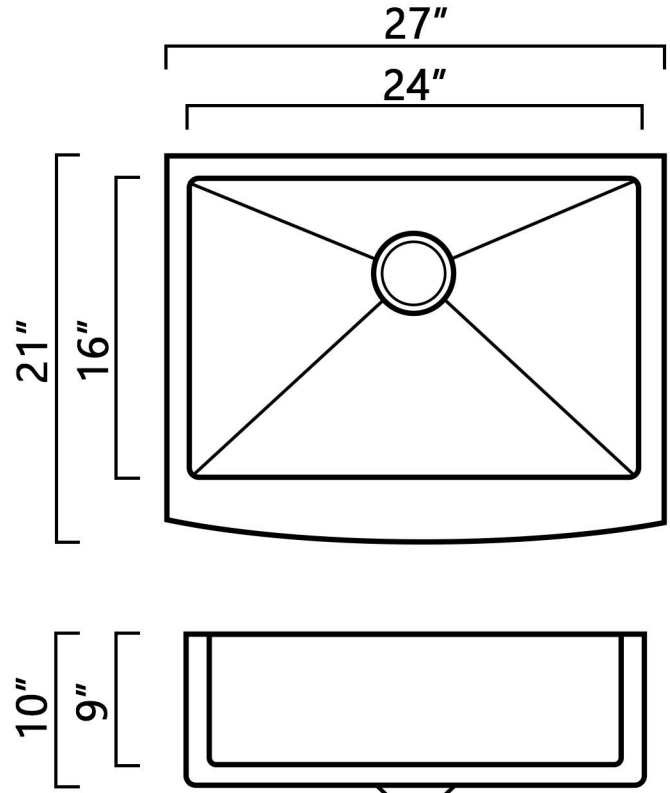

Codes / Standards

- cUPC 9ASME A112.19.3/CSA B45.4

Allora USA Limited Lifetime Warranty

See website for details www.alloraua.com

ALLORA USA NOTES / DISCLAIMER:

All technical data provided is done as a service to customers of Allora USA and the end users of our products. Allora USA is not responsible for, nor does it have any liability for any mistakes or typographical errors including liability for incidental, consequential or special damages. Allora USA recommends that the model to be installed be present, inspected and measured prior to utilizing the related spec sheets and any work, preparations or alterations are made to any counter-top material. Nothing contained on this site is to be construed as contractual or providing any form of warranty or representation on the part of Allora USA. ALLORA USA MAKES NO WARRANTIES, EXPRESS OR IMPLIED, INCLUDING BUT NOT LIMITED TO ANY WARRANTY OF MERCHANTABILITY OR OF FITNESS FOR A PARTICULAR PURPOSE, AS TO THE INFORMATION CONTAINED HEREIN OR THE PRODUCTS DESCRIBED HEREIN.

ADDRESS: 22713 COMMERCE CENTER COURT STE 140 DULLES, VA 20166
PHONE: 571-291-3484
WEBSITE: WWW.ALLORAUSA.COM