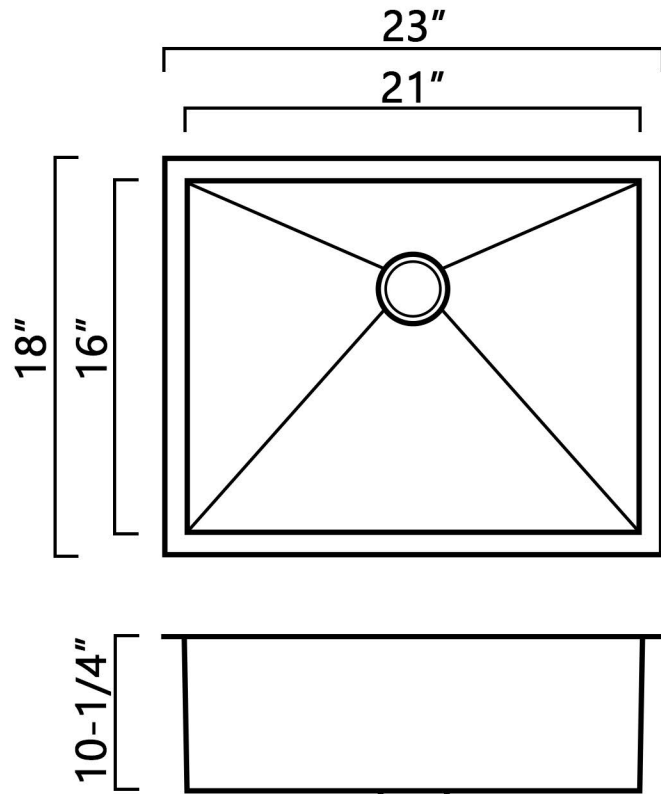

Codes / Standards

- cUPC 9ASME A112.19.3/CSA B45.4

Allora USA Limited Lifetime Warranty

See website for details www.alloraua.com

ALLORA USA NOTES / DISCLAIMER:

All technical data provided is done as a service to customers of Allora USA and the end users of our products. Allora USA is not responsible for, nor does it have any liability for any mistakes or typographical errors including liability for incidental, consequential or special damages. Allora USA recommends that the model to be installed be present, inspected and measured prior to utilizing the related spec sheets and any work, preparations or alterations are made to any counter-top material. Nothing contained on this site is to be construed as contractual or providing any form of warranty or representation on the part of Allora USA. ALLORA USA MAKES NO WARRANTIES, EXPRESS OR IMPLIED, INCLUDING BUT NOT LIMITED TO ANY WARRANTY OF MERCHANTABILITY OR OF FITNESS FOR A PARTICULAR PURPOSE, AS TO THE INFORMATION CONTAINED HEREIN OR THE PRODUCTS DESCRIBED HEREIN.

ADDRESS: 22713 COMMERCE CENTER COURT STE 140 DULLES, VA 20166

PHONE: 571-291-3484

WEBSITE: WWW.ALLORAUSA.COM