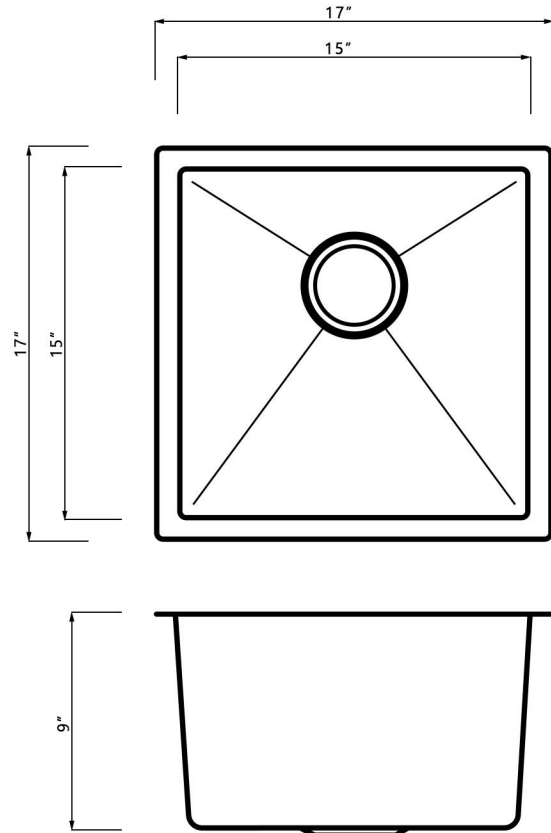

Codes / Standards

- cUPC 9ASME A112.19.3/CSA B45.4

Allora USA Limited Lifetime Warranty

See website for details www.allorausa.com

ALLORA USA NOTES / DISCLAIMER:

All technical data provided is done as a service to customers of Allora USA and the end users of our products. Allora USA is not responsible for, nor does it have any liability for any mistakes or typographical errors including liability for incidental, consequential or special damages. Allora USA recommends that the model to be installed be present, inspected and measured prior to utilizing the related spec sheets and any work, preparations or alterations are made to any counter-top material. Nothing contained on this site is to be construed as contractual or providing any form of warranty or representation on the part of Allora USA. ALLORA USA MAKES NO WARRANTIES, EXPRESS OR IMPLIED, INCLUDING BUT NOT LIMITED TO ANY WARRANTY OF MERCHANTABILITY OR OF FITNESS FOR A PARTICULAR PURPOSE, AS TO THE INFORMATION CONTAINED HEREIN OR THE PRODUCTS DESCRIBED HEREIN.

ADDRESS: 22713 COMMERCE CENTER COURT STE 140 DULLES, VA 20166
PHONE: 571-291-3484
WEBSITE: WWW.ALLORAUSA.COM