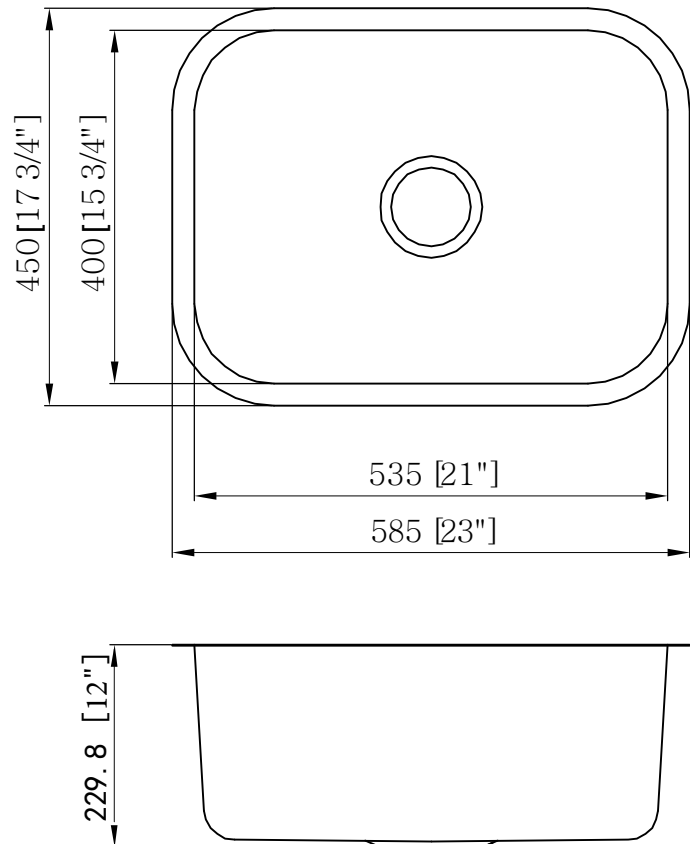

Codes / Standards

- cUPC 9ASME A112.19.3/CSA B45.4

Allora USA Limited Lifetime Warranty

See website for details www.allorausa.com

ALLORA USA NOTES / DISCLAIMER:

All technical data provided is done as a service to customers of Allora USA and the end users of our products. Allora USA is not responsible for, nor does it have any liability for any mistakes or typographical errors including liability for incidental, consequential or special damages. Allora USA recommends that the model to be installed be present, inspected and measured prior to utilizing the related spec sheets and any work, preparations or alterations are made to any counter-top material. Nothing contained on this site is to be construed as contractual or providing any form of warranty or representation on the part of Allora USA. ALLORA USA MAKES NO WARRANTIES, EXPRESS OR IMPLIED, INCLUDING BUT NOT LIMITED TO ANY WARRANTY OF MERCHANTABILITY OR OF FITNESS FOR A PARTICULAR PURPOSE, AS TO THE INFORMATION CONTAINED HEREIN OR THE PRODUCTS DESCRIBED HEREIN.

ADDRESS: 22713 COMMERCE CENTER COURT STE 140 DULLES, VA 20166
PHONE: 571-291-3484
WEBSITE: WWW.ALLORAUSA.COM