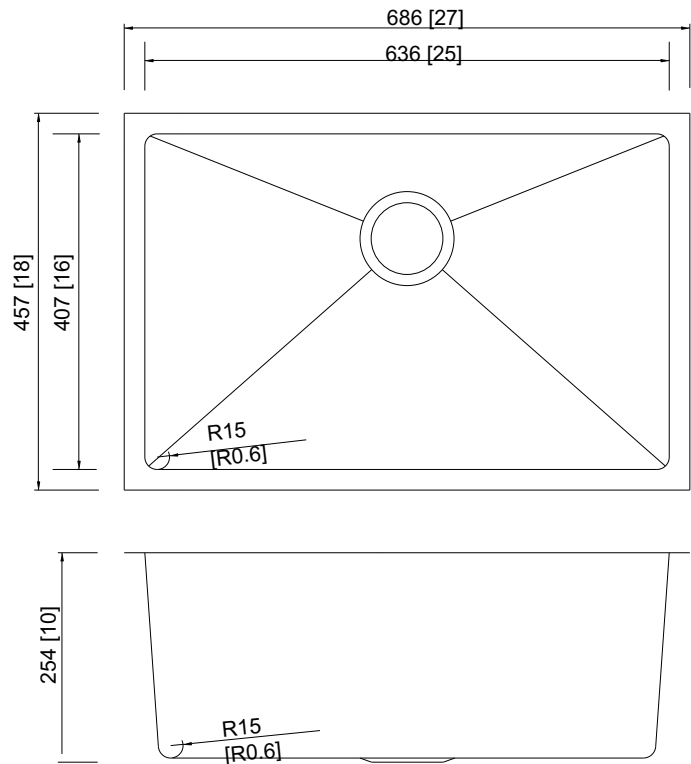

ALLORA USA NOTES / DISCLAIMER:

All technical data provided is done as a service to customers of Allora USA and the end users of our products. Allora USA is not responsible for, nor does it have any liability for any mistakes or typographical errors including liability for incidental, consequential or special damages. Allora USA recommends that the model to be installed be present, inspected and measured prior to utilizing the related spec sheets and any work, preparations or alterations are made to any counter-top material. Nothing contained on this site is to be construed as contractual or providing any form of warranty or representation on the part of Allora USA. ALLORA USA MAKES NO WARRANTIES, EXPRESS OR IMPLIED, INCLUDING BUT NOT LIMITED TO ANY WARRANTY OF MERCHANTABILITY OR OF FITNESS FOR A PARTICULAR PURPOSE, AS TO THE INFORMATION CONTAINED HEREIN OR THE PRODUCTS DESCRIBED HEREIN.