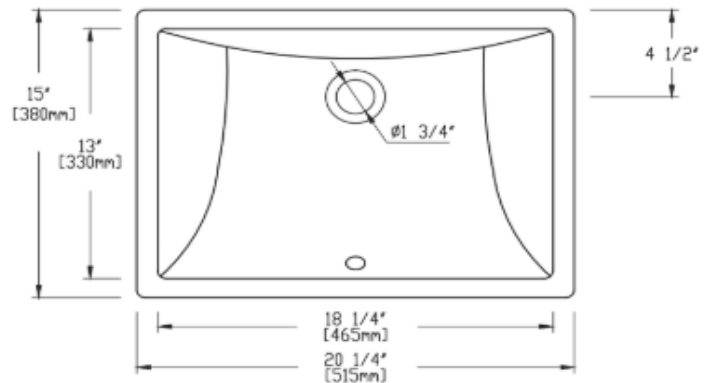

Codes / Standards

- cUPC 9ASME A112.19.3/CSA B45.4

Allora USA Limited Lifetime Warranty

See website for details www.alloraus.com

ALLORA USA NOTES / DISCLAIMER:

All technical data provided is done as a service to customers of Allora USA and the end users of our products. Allora USA is not responsible for, nor does it have any liability for any mistakes or typographical errors including liability for incidental, consequential or special damages. Allora USA recommends that the model to be installed be present, inspected and measured prior to utilizing the related spec sheets and any work, preparations or alterations are made to any counter-top material. Nothing contained on this site is to be construed as contractual or providing any form of warranty or representation on the part of Allora USA. ALLORA USA MAKES NO WARRANTIES, EXPRESS OR IMPLIED, INCLUDING BUT NOT LIMITED TO ANY WARRANTY OF MERCHANTABILITY OR OF FITNESS FOR A PARTICULAR PURPOSE, AS TO THE INFORMATION CONTAINED HEREIN OR THE PRODUCTS DESCRIBED HEREIN.

ADDRESS: 22713 COMMERCE CENTER COURT STE 140 DULLES, VA 20166
PHONE: 571-291-3484
WEBSITE: WWW.ALLORAUSA.COM