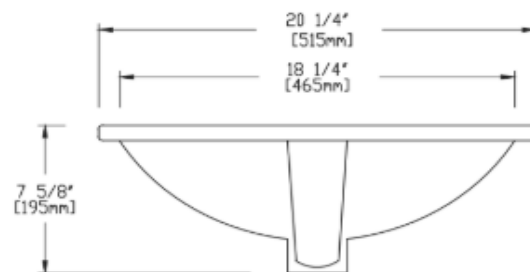

Codes / Standards

- cUPC 9ASME A112.19.3/CSA B45.4

Allora USA Limited Lifetime Warranty

See website for details www.alloraus.com

ALLORA USA NOTES / DISCLAIMER:

All technical data provided is done as a service to customers of Allora USA and the end users of our products. Allora USA is not responsible for, nor does it have any liability for any mistakes or typographical errors including liability for incidental, consequential or special damages. Allora USA recommends that the model to be installed be present, inspected and measured prior to utilizing the related spec sheets and any work, preparations or alterations are made to any counter-top material. Nothing contained on this site is to be construed as contractual or providing any form of warranty or representation on the part of Allora USA. ALLORA USA MAKES NO WARRANTIES, EXPRESS OR IMPLIED, INCLUDING BUT NOT LIMITED TO ANY WARRANTY OF MERCHANTABILITY OR OF FITNESS FOR A PARTICULAR PURPOSE, AS TO THE INFORMATION CONTAINED HEREIN OR THE PRODUCTS DESCRIBED HEREIN.

ADDRESS: 22713 COMMERCE CENTER COURT STE 140 DULLES, VA 20166
PHONE: 571-291-3484
WEBSITE: WWW.ALLORAUSA.COM