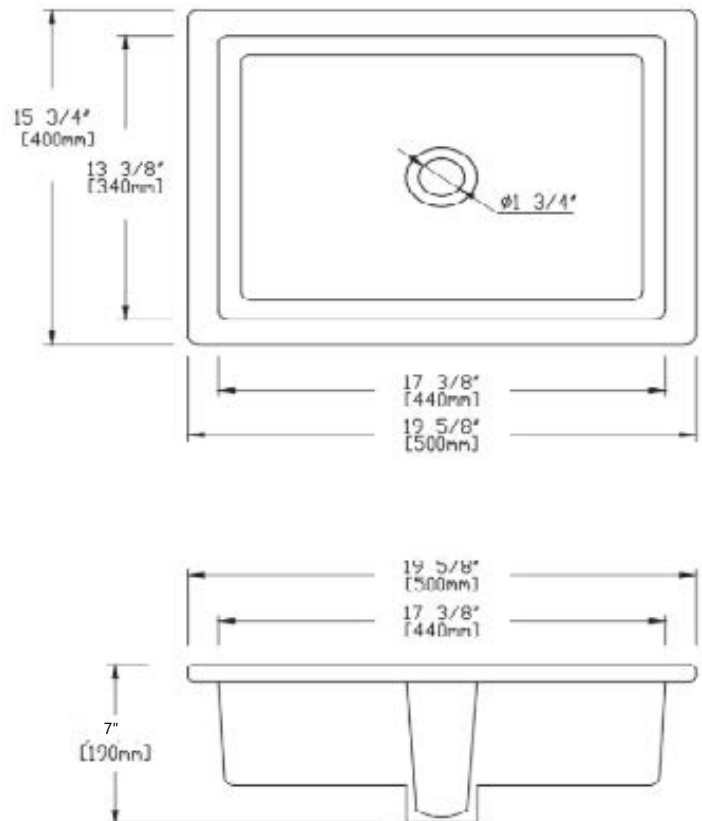

Codes / Standards

- cUPC 9ASME A112.19.3/CSA B45.4

Allora USA Limited Lifetime Warranty

See website for details www.alloraus.com

ALLORA USA NOTES / DISCLAIMER:

All technical data provided is done as a service to customers of Allora USA and the end users of our products. Allora USA is not responsible for, nor does it have any liability for any mistakes or typographical errors including liability for incidental, consequential or special damages. Allora USA recommends that the model to be installed be present, inspected and measured prior to utilizing the related spec sheets and any work, preparations or alterations are made to any counter-top material. Nothing contained on this site is to be construed as contractual or providing any form of warranty or representation on the part of Allora USA. ALLORA USA MAKES NO WARRANTIES, EXPRESS OR IMPLIED, INCLUDING BUT NOT LIMITED TO ANY WARRANTY OF MERCHANTABILITY OR OF FITNESS FOR A PARTICULAR PURPOSE, AS TO THE INFORMATION CONTAINED HEREIN OR THE PRODUCTS DESCRIBED HEREIN.

ADDRESS: 22713 COMMERCE CENTER COURT STE 140 DULLES, VA 20166
PHONE: 571-291-3484
WEBSITE: WWW.ALLORAUSA.COM