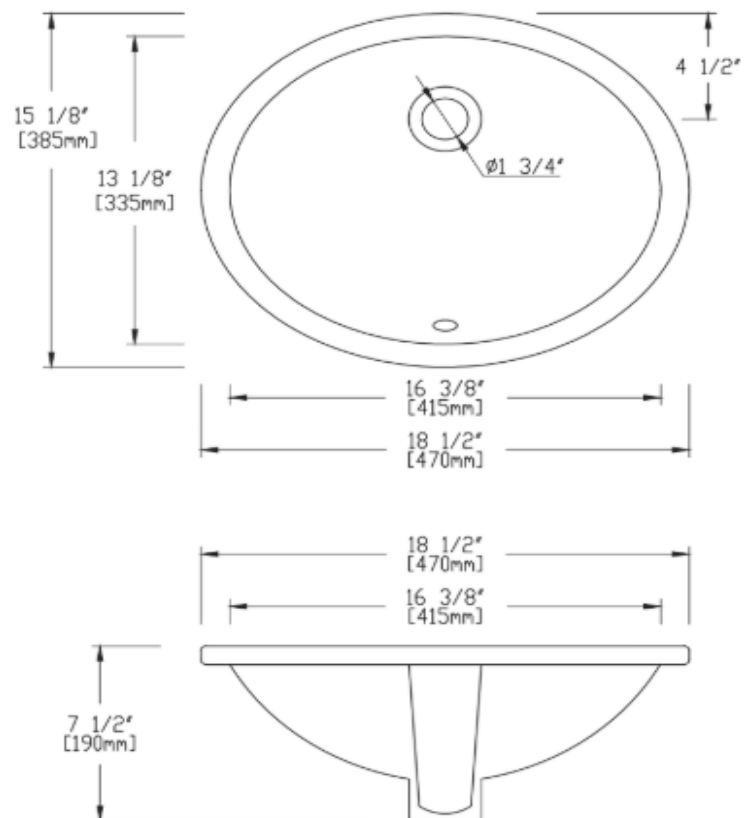

Codes / Standards

- cUPC 9ASME A112.19.3/CSA B45.4

Allora USA Limited Lifetime Warranty

See website for details www.alloraus.com

ALLORA USA NOTES / DISCLAIMER:

All technical data provided is done as a service to customers of Allora USA and the end users of our products. Allora USA is not responsible for, nor does it have any liability for any mistakes or typographical errors including liability for incidental, consequential or special damages. Allora USA recommends that the model to be installed be present, inspected and measured prior to utilizing the related spec sheets and any work, preparations or alterations are made to any counter-top material. Nothing contained on this site is to be construed as contractual or providing any form of warranty or representation on the part of Allora USA. ALLORA USA MAKES NO WARRANTIES, EXPRESS OR IMPLIED, INCLUDING BUT NOT LIMITED TO ANY WARRANTY OF MERCHANTABILITY OR OF FITNESS FOR A PARTICULAR PURPOSE, AS TO THE INFORMATION CONTAINED HEREIN OR THE PRODUCTS DESCRIBED HEREIN.

ADDRESS: 22713 COMMERCE CENTER COURT STE 140 DULLES, VA 20166
PHONE: 571-291-3484
WEBSITE: WWW.ALLORAUSA.COM