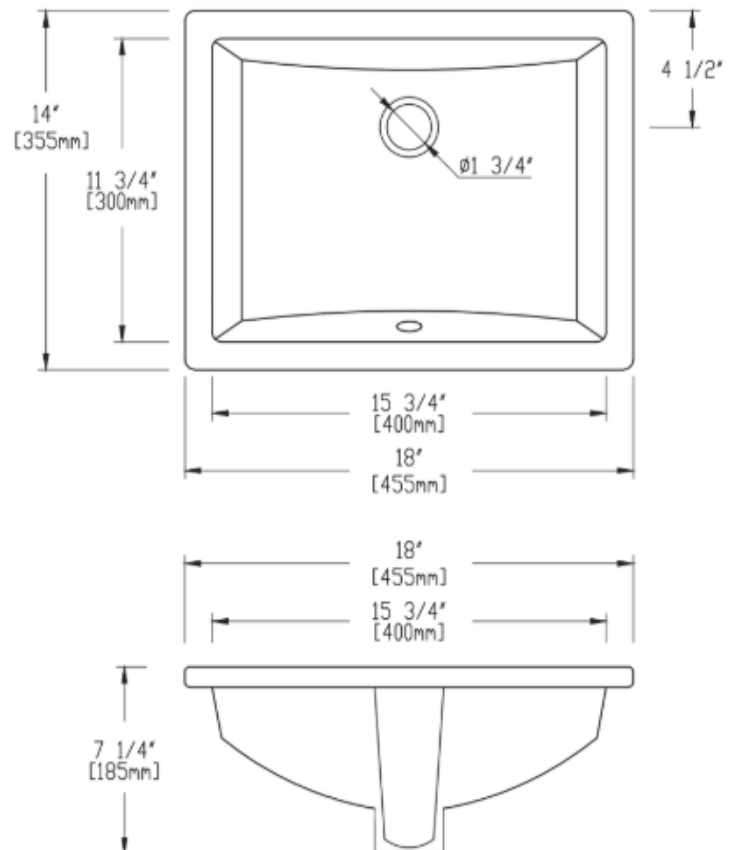

Codes / Standards

- cUPC 9ASME A112.19.3/CSA B45.4

Allora USA Limited Lifetime Warranty

See website for details www.allorausa.com

ALLORA USA NOTES / DISCLAIMER:

All technical data provided is done as a service to customers of Allora USA and the end users of our products. Allora USA is not responsible for, nor does it have any liability for any mistakes or typographical errors including liability for incidental, consequential or special damages. Allora USA recommends that the model to be installed be present, inspected and measured prior to utilizing the related spec sheets and any work, preparations or alterations are made to any counter-top material. Nothing contained on this site is to be construed as contractual or providing any form of warranty or representation on the part of Allora USA. ALLORA USA MAKES NO WARRANTIES, EXPRESS OR IMPLIED, INCLUDING BUT NOT LIMITED TO ANY WARRANTY OF MERCHANTABILITY OR OF FITNESS FOR A PARTICULAR PURPOSE, AS TO THE INFORMATION CONTAINED HEREIN OR THE PRODUCTS DESCRIBED HEREIN.

ADDRESS: 22713 COMMERCE CENTER COURT STE 140 DULLES, VA 20166
PHONE: 571-291-3484
WEBSITE: WWW.ALLORAUSA.COM