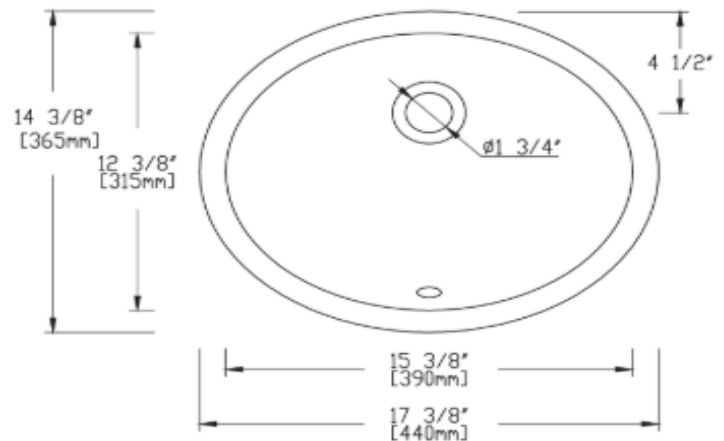

Codes / Standards

- cUPC 9ASME A112.19.3/CSA B45.4

Allora USA Limited Lifetime Warranty

See website for details www.allorausa.com

ALLORA USA NOTES / DISCLAIMER:

All technical data provided is done as a service to customers of Allora USA and the end users of our products. Allora USA is not responsible for, nor does it have any liability for any mistakes or typographical errors including liability for incidental, consequential or special damages. Allora USA recommends that the model to be installed be present, inspected and measured prior to utilizing the related spec sheets and any work, preparations or alterations are made to any counter-top material. Nothing contained on this site is to be construed as contractual or providing any form of warranty or representation on the part of Allora USA. ALLORA USA MAKES NO WARRANTIES, EXPRESS OR IMPLIED, INCLUDING BUT NOT LIMITED TO ANY WARRANTY OF MERCHANTABILITY OR OF FITNESS FOR A PARTICULAR PURPOSE, AS TO THE INFORMATION CONTAINED HEREIN OR THE PRODUCTS DESCRIBED HEREIN.

ADDRESS: 22713 COMMERCE CENTER COURT STE 140 DULLES, VA 20166
PHONE: 571-291-3484
WEBSITE: WWW.ALLORAUSA.COM