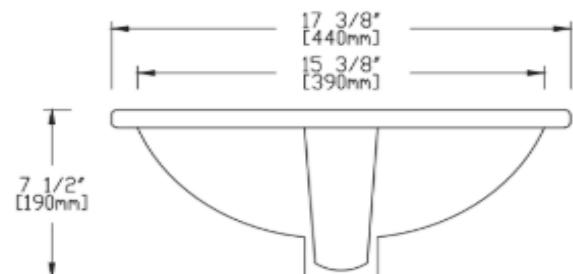

Codes / Standards

- cUPC 9ASME A112.19.3/CSA B45.4

Allora USA Limited Lifetime Warranty

See website for details www.allorausa.com

ALLORA USA NOTES / DISCLAIMER:

All technical data provided is done as a service to customers of Allora USA and the end users of our products. Allora USA is not responsible for, nor does it have any liability for any mistakes or typographical errors including liability for incidental, consequential or special damages. Allora USA recommends that the model to be installed be present, inspected and measured prior to utilizing the related spec sheets and any work, preparations or alterations are made to any counter-top material. Nothing contained on this site is to be construed as contractual or providing any form of warranty or representation on the part of Allora USA. ALLORA USA MAKES NO WARRANTIES, EXPRESS OR IMPLIED, INCLUDING BUT NOT LIMITED TO ANY WARRANTY OF MERCHANTABILITY OR OF FITNESS FOR A PARTICULAR PURPOSE, AS TO THE INFORMATION CONTAINED HEREIN OR THE PRODUCTS DESCRIBED HEREIN.

ADDRESS: 22713 COMMERCE CENTER COURT STE 140 DULLES, VA 20166
PHONE: 571-291-3484
WEBSITE: WWW.ALLORAUSA.COM