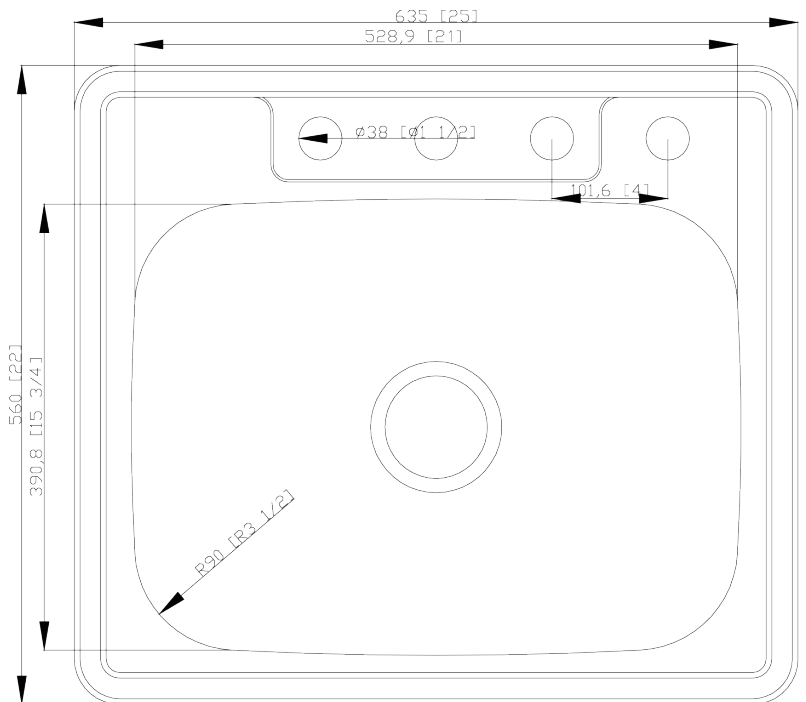

Codes / Standards

- cUPC 9ASME A112.19.3/CSA B45.4

Allora USA Limited Lifetime Warranty

See website for details www.allorausa.com

ALLORA USA NOTES / DISCLAIMER:

All technical data provided is done as a service to customers of Allora USA and the end users of our products. Allora USA is not responsible for, nor does it have any liability for any mistakes or typographical errors including liability for incidental, consequential or special damages. Allora USA recommends that the model to be installed be present, inspected and measured prior to utilizing the related spec sheets and any work, preparations or alterations are made to any counter-top material. Nothing contained on this site is to be construed as contractual or providing any form of warranty or representation on the part of Allora USA. ALLORA USA MAKES NO WARRANTIES, EXPRESS OR IMPLIED, INCLUDING BUT NOT LIMITED TO ANY WARRANTY OF MERCHANTABILITY OR OF FITNESS FOR A PARTICULAR PURPOSE, AS TO THE INFORMATION CONTAINED HEREIN OR THE PRODUCTS DESCRIBED HEREIN.

ADDRESS: 22713 COMMERCE CENTER COURT STE 140 DULLES, VA 20166
PHONE: 571-291-3484
WEBSITE: WWW.ALLORAUSA.COM