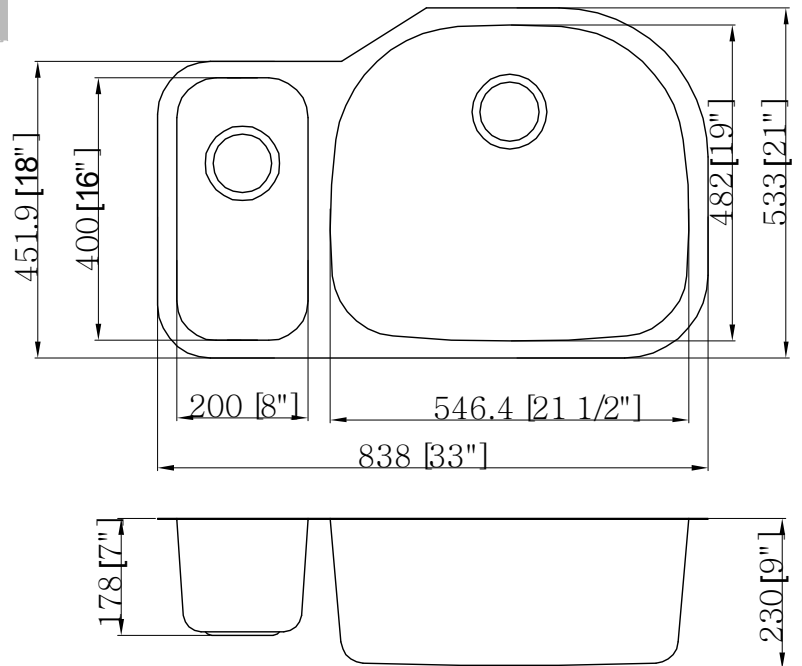

Codes / Standards

- cUPC 9ASME A112.19.3/CSA B45.4

Allora USA Limited Lifetime Warranty

See website for details www.alloraua.com

ALLORA USA NOTES / DISCLAIMER:

All technical data provided is done as a service to customers of Allora USA and the end users of our products. Allora USA is not responsible for, nor does it have any liability for any mistakes or typographical errors including liability for incidental, consequential or special damages. Allora USA recommends that the model to be installed be present, inspected and measured prior to utilizing the related spec sheets and any work, preparations or alterations are made to any counter-top material. Nothing contained on this site is to be construed as contractual or providing any form of warranty or representation on the part of Allora USA. ALLORA USA MAKES NO WARRANTIES, EXPRESS OR IMPLIED, INCLUDING BUT NOT LIMITED TO ANY WARRANTY OF MERCHANTABILITY OR OF FITNESS FOR A PARTICULAR PURPOSE, AS TO THE INFORMATION CONTAINED HEREIN OR THE PRODUCTS DESCRIBED HEREIN.

ADDRESS: 22713 COMMERCE CENTER COURT STE 140 DULLES, VA 20166
PHONE: 571-291-3484
WEBSITE: WWW.ALLORAUSA.COM