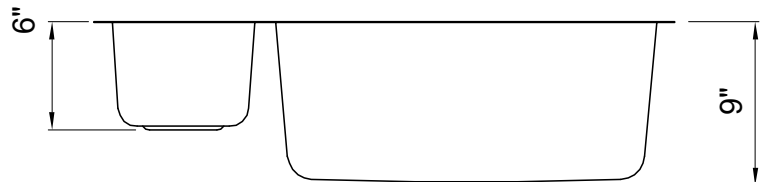

KSN-3218R

SPECIFICATION SHEET

Undermount Double Bowl Kitchen Sink

Sink Dimensions

- Exterior Overall: 32 1/4" x 17 3/4" x 6" 9
- Bowl Interior:
 - Left: 8" x 15 3/4" x 6"
 - Right: 21" x 15 3/4" x 9"

Features

- 18 gauge / 304 stainless steel
- Drain location: Center
- Drain opening: 3 1/2"
- Sound dampening pads
- Mounting hardware included
- Cut-out template included

Codes / Standards

- cUPC 9ASME A112.19.3/CSA B45.4