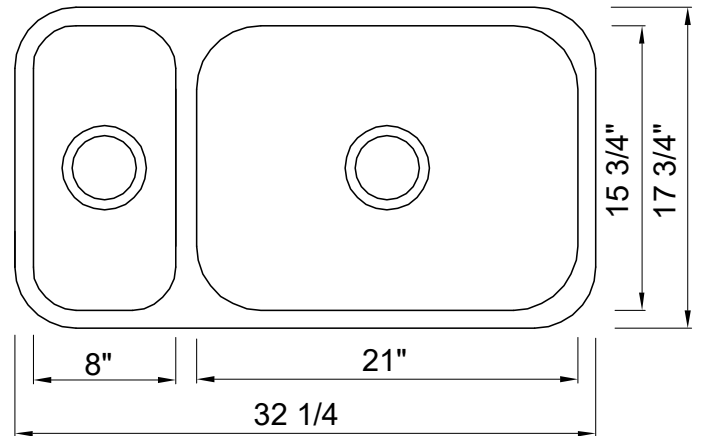

KSN-3218R

SPECIFICATION SHEET

Undermount Double Bowl Kitchen Sink

Sink Dimensions

- Exterior Overall: 32 1/4" x 17 3/4" x 6" 9
- Bowl Interior:
 - Left: 8" x 15 3/4" x 6"
 - Right: 21" x 15 3/4" x 9"

Features

- 18 gauge / 304 stainless steel
- Drain location: Center
- Drain opening: 3 1/2"
- Sound dampening pads
- Mounting hardware included
- Cut-out template included

Codes / Standards

- cUPC 9ASME A112.19.3/CSA B45.4