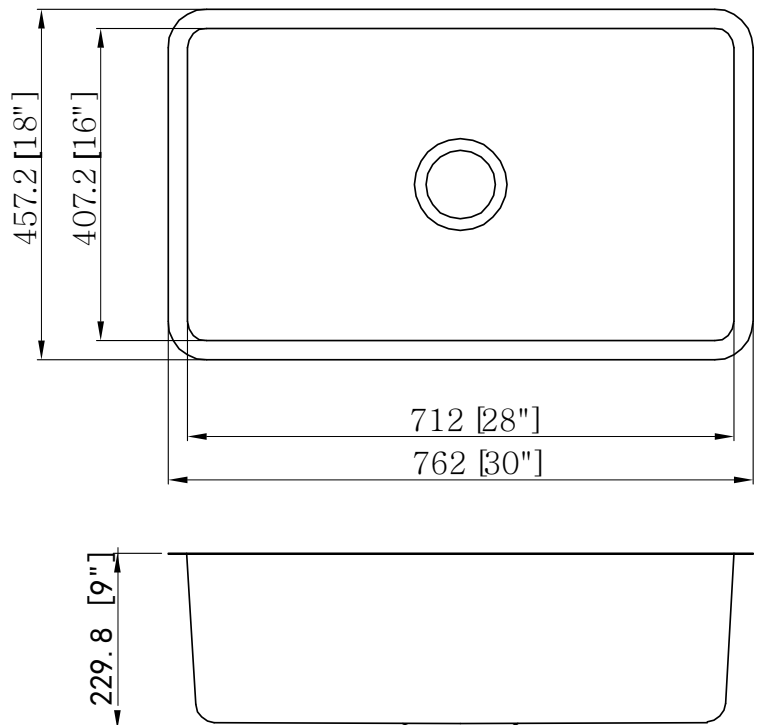

Codes / Standards

- cUPC 9ASME A112.19.3/CSA B45.4

Allora USA Limited Lifetime Warranty

See website for details www.allorausa.com

ALLORA USA NOTES / DISCLAIMER:

All technical data provided is done as a service to customers of Allora USA and the end users of our products. Allora USA is not responsible for, nor does it have any liability for any mistakes or typographical errors including liability for incidental, consequential or special damages. Allora USA recommends that the model to be installed be present, inspected and measured prior to utilizing the related spec sheets and any work, preparations or alterations are made to any counter-top material. Nothing contained on this site is to be construed as contractual or providing any form of warranty or representation on the part of Allora USA. ALLORA USA MAKES NO WARRANTIES, EXPRESS OR IMPLIED, INCLUDING BUT NOT LIMITED TO ANY WARRANTY OF MERCHANTABILITY OR OF FITNESS FOR A PARTICULAR PURPOSE, AS TO THE INFORMATION CONTAINED HEREIN OR THE PRODUCTS DESCRIBED HEREIN.

ADDRESS: 22713 COMMERCE CENTER COURT STE 140 DULLES, VA 20166
PHONE: 571-291-3484
WEBSITE: WWW.ALLORAUSA.COM