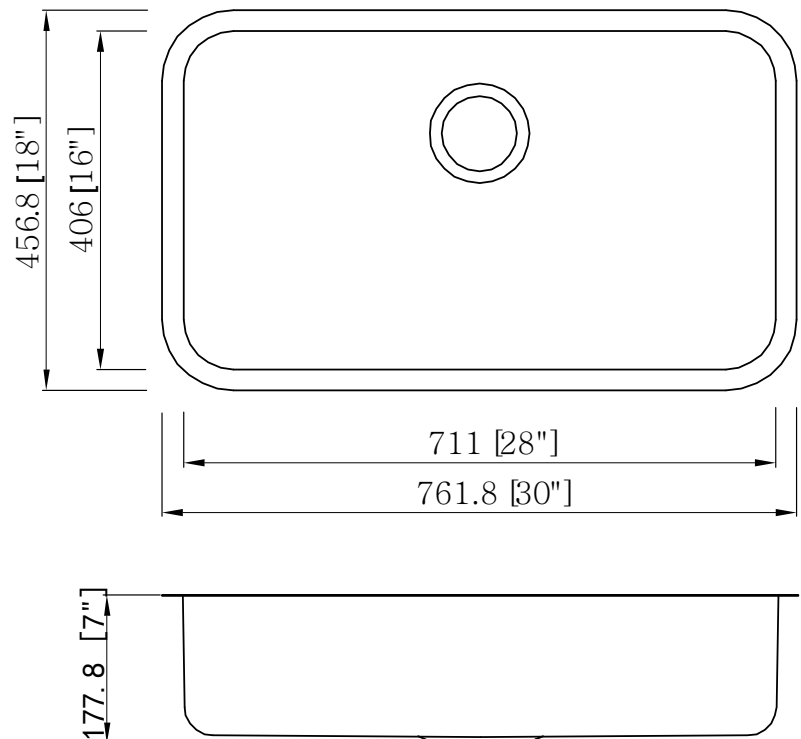

ALLORA USA NOTES / DISCLAIMER:

All technical data provided is done as a service to customers of Allora USA and the end users of our products. Allora USA is not responsible for, nor does it have any liability for any mistakes or typographical errors including liability for incidental, consequential or special damages. Allora USA recommends that the model to be installed be present, inspected and measured prior to utilizing the related spec sheets and any work, preparations or alterations are made to any counter-top material. Nothing contained on this site is to be construed as contractual or providing any form of warranty or representation on the part of Allora USA. ALLORA USA MAKES NO WARRANTIES, EXPRESS OR IMPLIED, INCLUDING BUT NOT LIMITED TO ANY WARRANTY OF MERCHANTABILITY OR OF FITNESS FOR A PARTICULAR PURPOSE, AS TO THE INFORMATION CONTAINED HEREIN OR THE PRODUCTS DESCRIBED HEREIN.