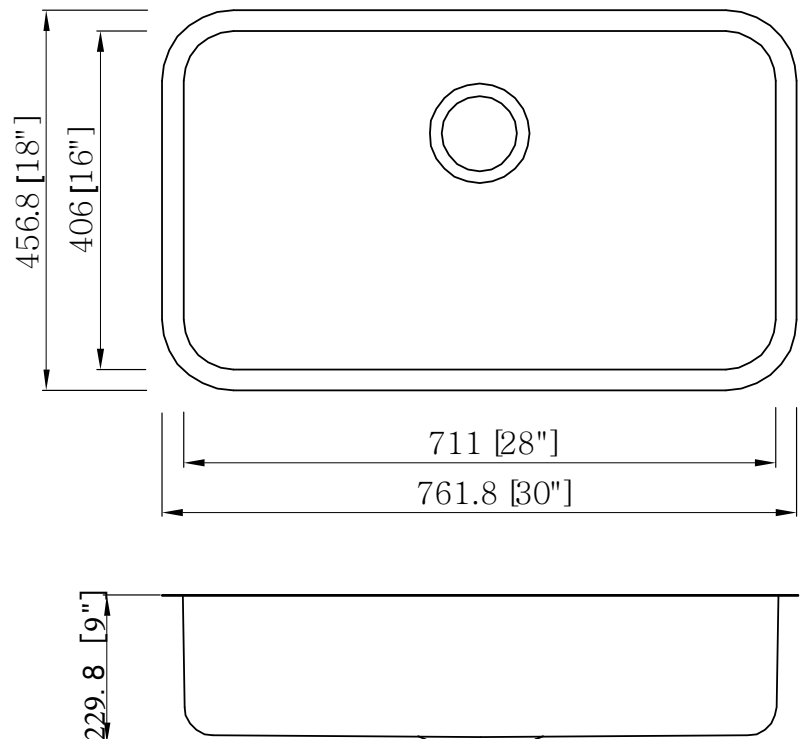

ALLORA USA NOTES / DISCLAIMER:

All technical data provided is done as a service to customers of Allora USA and the end users of our products. Allora USA is not responsible for, nor does it have any liability for any mistakes or typographical errors including liability for incidental, consequential or special damages. Allora USA recommends that the model to be installed be present, inspected and measured prior to utilizing the related spec sheets and any work, preparations or alterations are made to any counter-top material. Nothing contained on this site is to be construed as contractual or providing any form of warranty or representation on the part of Allora USA. ALLORA USA MAKES NO WARRANTIES, EXPRESS OR IMPLIED, INCLUDING BUT NOT LIMITED TO ANY WARRANTY OF MERCHANTABILITY OR OF FITNESS FOR A PARTICULAR PURPOSE, AS TO THE INFORMATION CONTAINED HEREIN OR THE PRODUCTS DESCRIBED HEREIN.