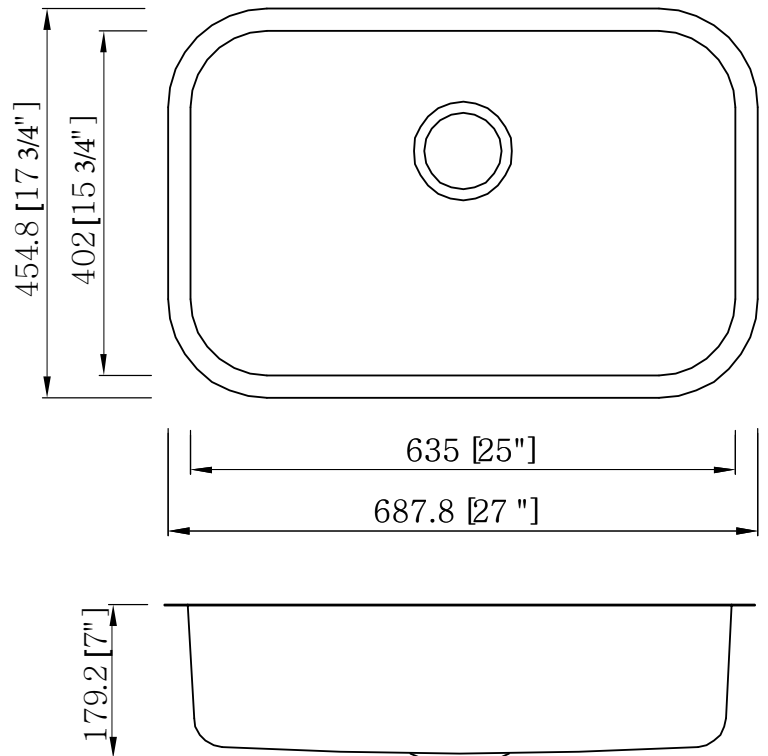

Codes / Standards

- cUPC 9ASME A112.19.3/CSA B45.4

Allora USA Limited Lifetime Warranty

See website for details www.allorausa.com

ALLORA USA NOTES / DISCLAIMER:

All technical data provided is done as a service to customers of Allora USA and the end users of our products. Allora USA is not responsible for, nor does it have any liability for any mistakes or typographical errors including liability for incidental, consequential or special damages. Allora USA recommends that the model to be installed be present, inspected and measured prior to utilizing the related spec sheets and any work, preparations or alterations are made to any counter-top material. Nothing contained on this site is to be construed as contractual or providing any form of warranty or representation on the part of Allora USA. ALLORA USA MAKES NO WARRANTIES, EXPRESS OR IMPLIED, INCLUDING BUT NOT LIMITED TO ANY WARRANTY OF MERCHANTABILITY OR OF FITNESS FOR A PARTICULAR PURPOSE, AS TO THE INFORMATION CONTAINED HEREIN OR THE PRODUCTS DESCRIBED HEREIN.

ADDRESS: 22713 COMMERCE CENTER COURT STE 140 DULLES, VA 20166
PHONE: 571-291-3484
WEBSITE: WWW.ALLORAUSA.COM