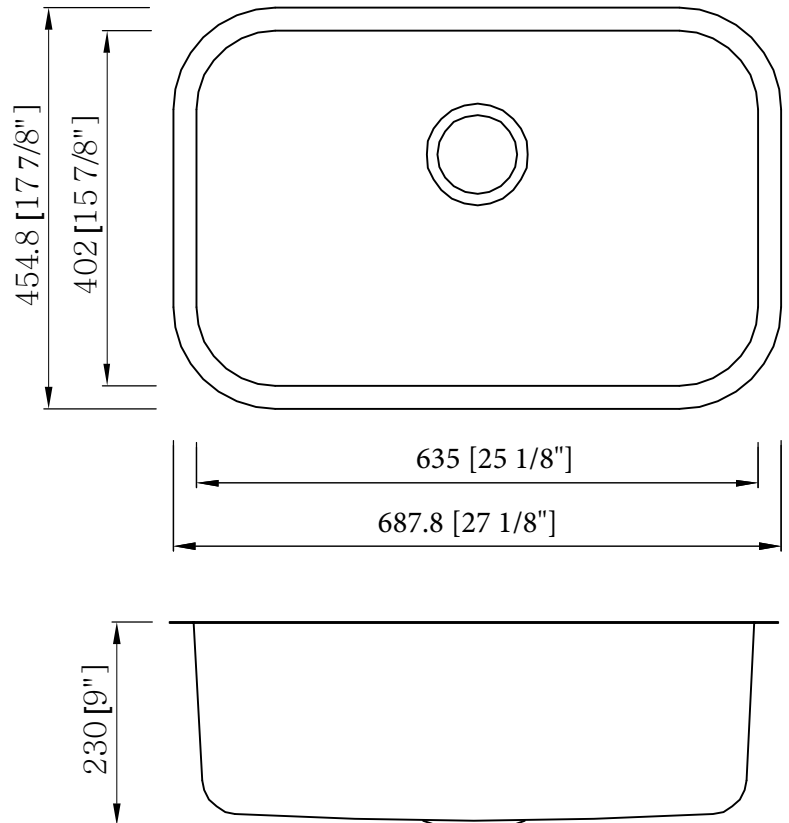

Codes / Standards

- cUPC 9ASME A112.19.3/CSA B45.4

Allora USA Limited Lifetime Warranty

See website for details www.allorausa.com

ALLORA USA NOTES / DISCLAIMER:

All technical data provided is done as a service to customers of Allora USA and the end users of our products. Allora USA is not responsible for, nor does it have any liability for any mistakes or typographical errors including liability for incidental, consequential or special damages. Allora USA recommends that the model to be installed be present, inspected and measured prior to utilizing the related spec sheets and any work, preparations or alterations are made to any counter-top material. Nothing contained on this site is to be construed as contractual or providing any form of warranty or representation on the part of Allora USA. ALLORA USA MAKES NO WARRANTIES, EXPRESS OR IMPLIED, INCLUDING BUT NOT LIMITED TO ANY WARRANTY OF MERCHANTABILITY OR OF FITNESS FOR A PARTICULAR PURPOSE, AS TO THE INFORMATION CONTAINED HEREIN OR THE PRODUCTS DESCRIBED HEREIN.

ADDRESS: 22713 COMMERCE CENTER COURT STE 140 DULLES, VA 20166

PHONE: 571-291-3484

WEBSITE: WWW.ALLORAUSA.COM