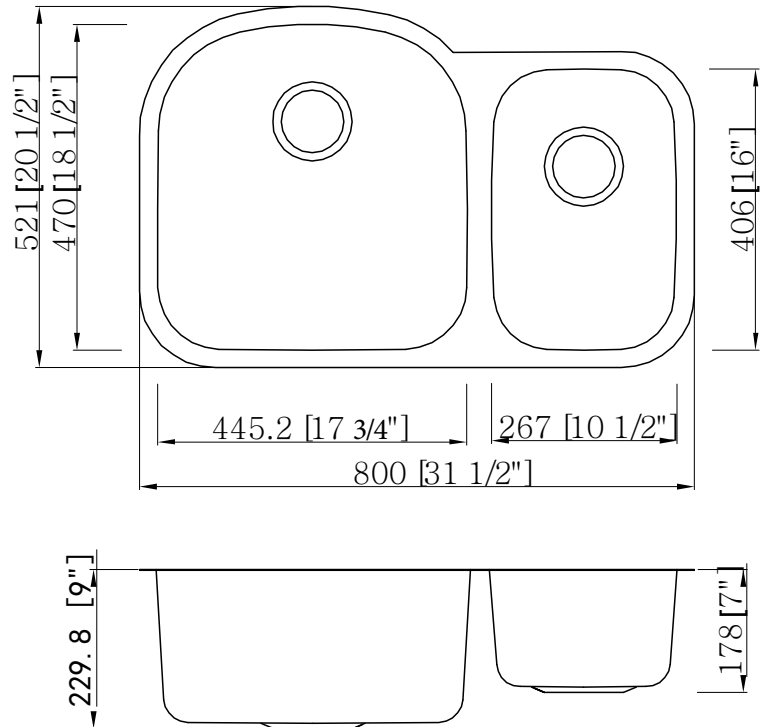

KSN-2131

SPECIFICATION SHEET Offset Double Bowl Undermount Sink

Sink Dimensions

- Exterior Overall: 31 1/2" x 20 1/2" x 9" & 7"
- Bowl Interior:
 - Left: 17 3/4" x 18 1/2" x 9"
 - Right: 10 1/2" x 16" x 7"

Features

- 18 gauge / 304 stainless steel
- Drain location: Rear
- Drain opening: 3 1/2"
- Sound dampening pads
- Mounting hardware included
- Cut-out template included

Codes / Standards

- cUPC 9ASME A112.19.3/CSA B45.4