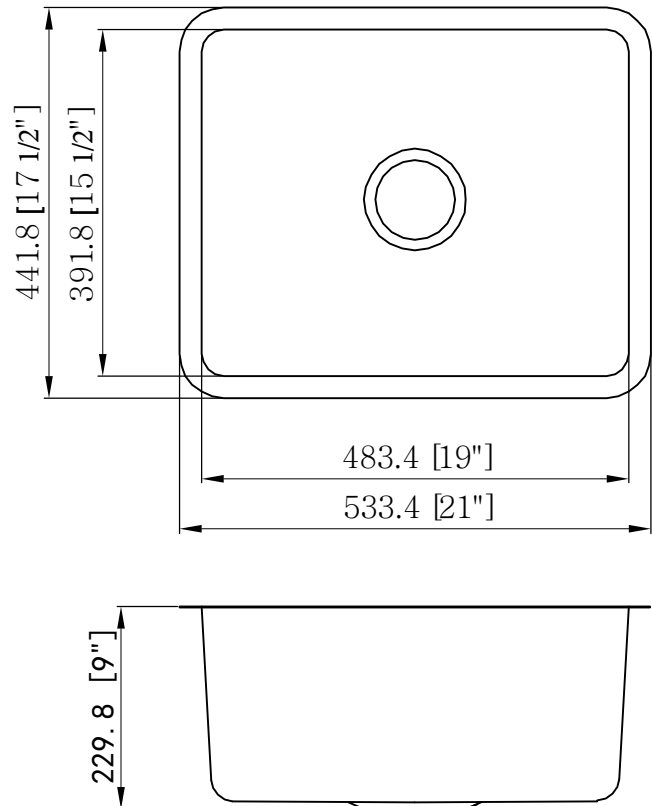

Codes / Standards

- cUPC 9ASME A112.19.3/CSA B45.4

Allora USA Limited Lifetime Warranty

See website for details www.allorausa.com

ALLORA USA NOTES / DISCLAIMER:

All technical data provided is done as a service to customers of Allora USA and the end users of our products. Allora USA is not responsible for, nor does it have any liability for any mistakes or typographical errors including liability for incidental, consequential or special damages. Allora USA recommends that the model to be installed be present, inspected and measured prior to utilizing the related spec sheets and any work, preparations or alterations are made to any counter-top material. Nothing contained on this site is to be construed as contractual or providing any form of warranty or representation on the part of Allora USA. ALLORA USA MAKES NO WARRANTIES, EXPRESS OR IMPLIED, INCLUDING BUT NOT LIMITED TO ANY WARRANTY OF MERCHANTABILITY OR OF FITNESS FOR A PARTICULAR PURPOSE, AS TO THE INFORMATION CONTAINED HEREIN OR THE PRODUCTS DESCRIBED HEREIN.

ADDRESS: 22713 COMMERCE CENTER COURT STE 140 DULLES, VA 20166
PHONE: 571-291-3484
WEBSITE: WWW.ALLORAUSA.COM