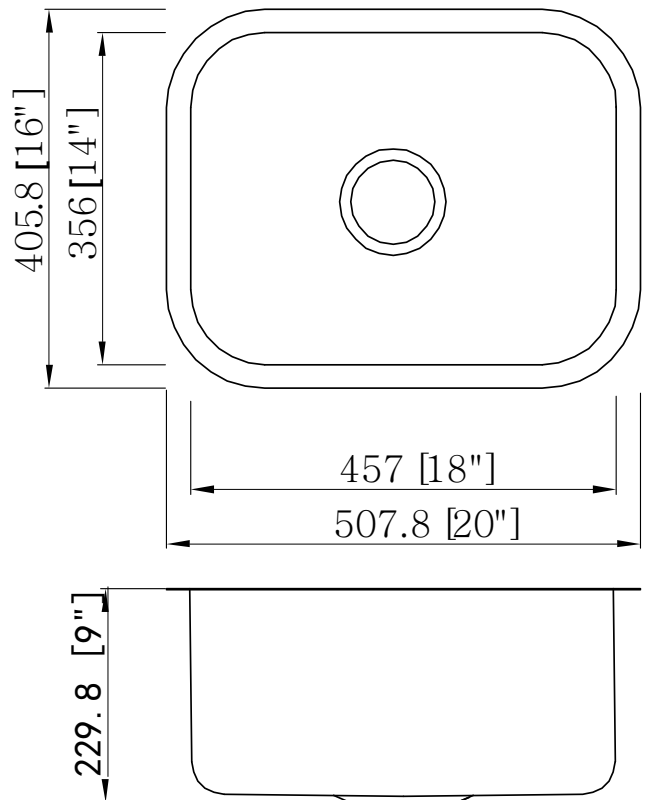

Codes / Standards

- cUPC 9ASME A112.19.3/CSA B45.4

Allora USA Limited Lifetime Warranty

See website for details www.allorausa.com

ALLORA USA NOTES / DISCLAIMER:

All technical data provided is done as a service to customers of Allora USA and the end users of our products. Allora USA is not responsible for, nor does it have any liability for any mistakes or typographical errors including liability for incidental, consequential or special damages. Allora USA recommends that the model to be installed be present, inspected and measured prior to utilizing the related spec sheets and any work, preparations or alterations are made to any counter-top material. Nothing contained on this site is to be construed as contractual or providing any form of warranty or representation on the part of Allora USA. ALLORA USA MAKES NO WARRANTIES, EXPRESS OR IMPLIED, INCLUDING BUT NOT LIMITED TO ANY WARRANTY OF MERCHANTABILITY OR OF FITNESS FOR A PARTICULAR PURPOSE, AS TO THE INFORMATION CONTAINED HEREIN OR THE PRODUCTS DESCRIBED HEREIN.

ADDRESS: 22713 COMMERCE CENTER COURT STE 140 DULLES, VA 20166
PHONE: 571-291-3484
WEBSITE: WWW.ALLORAUSA.COM