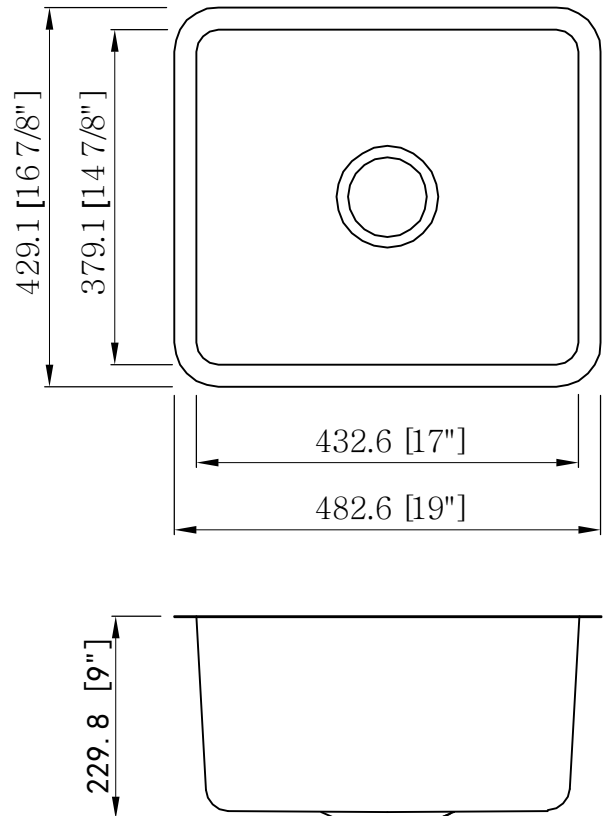

Codes / Standards

- cUPC 9ASME A112.19.3/CSA B45.4

Allora USA Limited Lifetime Warranty

See website for details www.allorausa.com

ALLORA USA NOTES / DISCLAIMER:

All technical data provided is done as a service to customers of Allora USA and the end users of our products. Allora USA is not responsible for, nor does it have any liability for any mistakes or typographical errors including liability for incidental, consequential or special damages. Allora USA recommends that the model to be installed be present, inspected and measured prior to utilizing the related spec sheets and any work, preparations or alterations are made to any counter-top material. Nothing contained on this site is to be construed as contractual or providing any form of warranty or representation on the part of Allora USA. ALLORA USA MAKES NO WARRANTIES, EXPRESS OR IMPLIED, INCLUDING BUT NOT LIMITED TO ANY WARRANTY OF MERCHANTABILITY OR OF FITNESS FOR A PARTICULAR PURPOSE, AS TO THE INFORMATION CONTAINED HEREIN OR THE PRODUCTS DESCRIBED HEREIN.

ADDRESS: 22713 COMMERCE CENTER COURT STE 140 DULLES, VA 20166
PHONE: 571-291-3484
WEBSITE: WWW.ALLORAUSA.COM