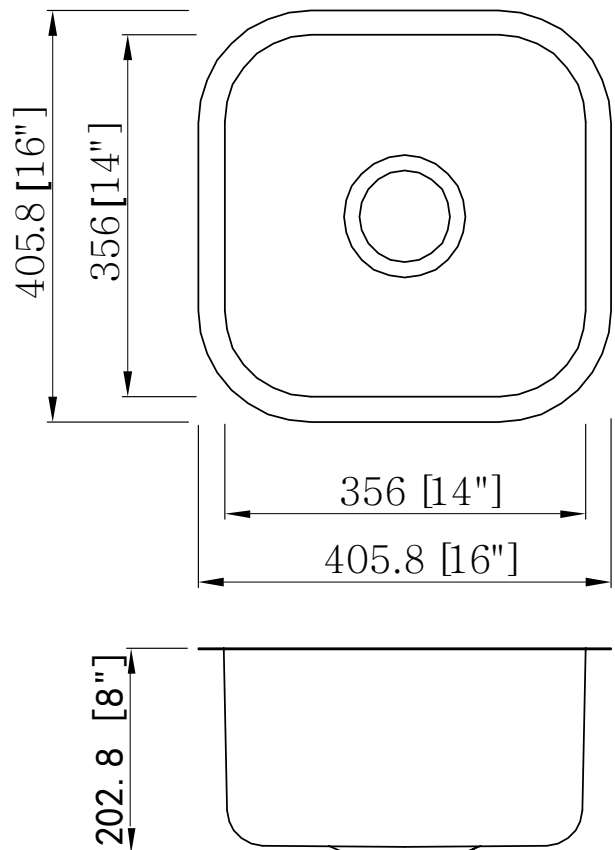

Codes / Standards

- cUPC 9ASME A112.19.3/CSA B45.4

Allora USA Limited Lifetime Warranty

See website for details www.allorausa.com

ALLORA USA NOTES / DISCLAIMER:

All technical data provided is done as a service to customers of Allora USA and the end users of our products. Allora USA is not responsible for, nor does it have any liability for any mistakes or typographical errors including liability for incidental, consequential or special damages. Allora USA recommends that the model to be installed be present, inspected and measured prior to utilizing the related spec sheets and any work, preparations or alterations are made to any counter-top material. Nothing contained on this site is to be construed as contractual or providing any form of warranty or representation on the part of Allora USA. ALLORA USA MAKES NO WARRANTIES, EXPRESS OR IMPLIED, INCLUDING BUT NOT LIMITED TO ANY WARRANTY OF MERCHANTABILITY OR OF FITNESS FOR A PARTICULAR PURPOSE, AS TO THE INFORMATION CONTAINED HEREIN OR THE PRODUCTS DESCRIBED HEREIN.

ADDRESS: 22713 COMMERCE CENTER COURT STE 140 DULLES, VA 20166
PHONE: 571-291-3484
WEBSITE: WWW.ALLORAUSA.COM