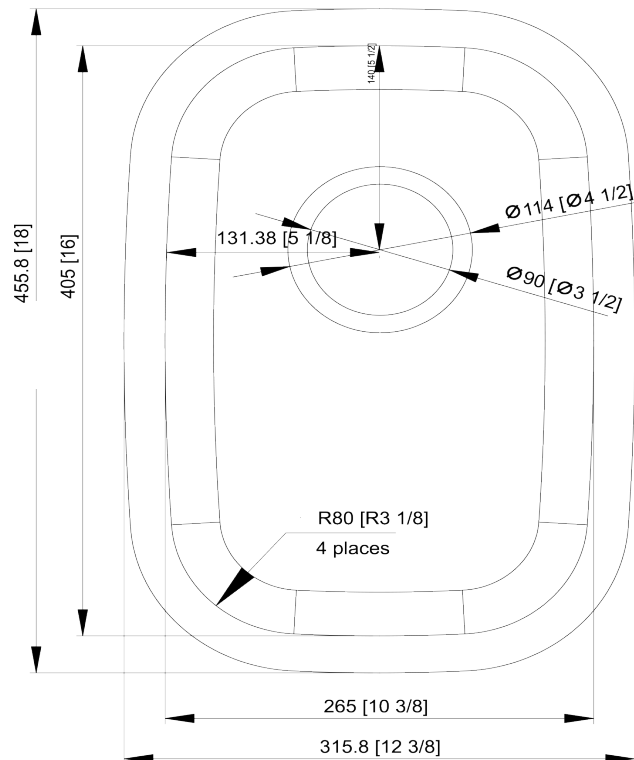

Codes / Standards

- cUPC 9ASME A112.19.3/CSA B45.4

Allora USA Limited Lifetime Warranty

See website for details www.allorausa.com

ALLORA USA NOTES / DISCLAIMER:

All technical data provided is done as a service to customers of Allora USA and the end users of our products. Allora USA is not responsible for, nor does it have any liability for any mistakes or typographical errors including liability for incidental, consequential or special damages. Allora USA recommends that the model to be installed be present, inspected and measured prior to utilizing the related spec sheets and any work, preparations or alterations are made to any counter-top material. Nothing contained on this site is to be construed as contractual or providing any form of warranty or representation on the part of Allora USA. ALLORA USA MAKES NO WARRANTIES, EXPRESS OR IMPLIED, INCLUDING BUT NOT LIMITED TO ANY WARRANTY OF MERCHANTABILITY OR OF FITNESS FOR A PARTICULAR PURPOSE, AS TO THE INFORMATION CONTAINED HEREIN OR THE PRODUCTS DESCRIBED HEREIN.

ADDRESS: 22713 COMMERCE CENTER COURT STE 140 DULLES, VA 20166
PHONE: 571-291-3484
WEBSITE: WWW.ALLORAUSA.COM