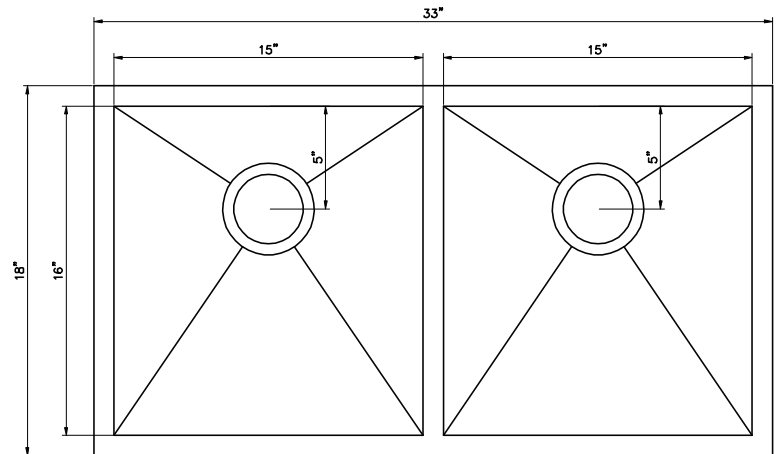

KH-3318

Handmade Double
Bowl Kitchen Sink

Sink Dimensions

- Exterior Overall: 33" x 18"
- Bowl Interior: 15" x 16"

Features

- Depth: 10"
- 18 gauge / 304 stainless steel
- Drain location: Rear
- Drain opening: 3 1/2"
- Sound dampening pads
- Mounting hardware included
- Cut-out template included

Codes / Standards

- cUPC 9ASME A112.19.3/CSA B45.4

Allora USA Limited Lifetime Warranty

See website for details www.allorausa.com

ALLORA USA NOTES / DISCLAIMER:

All technical data provided is done as a service to customers of Allora USA and the end users of our products. Allora USA is not responsible for, nor does it have any liability for any mistakes or typographical errors including liability for incidental, consequential or special damages. Allora USA recommends that the model to be installed be present, inspected and measured prior to utilizing the related spec sheets and any work, preparations or alterations are made to any counter-top material. Nothing contained on this site is to be construed as contractual or providing any form of warranty or representation on the part of Allora USA. ALLORA USA MAKES NO WARRANTIES, EXPRESS OR IMPLIED, INCLUDING BUT NOT LIMITED TO ANY WARRANTY OF MERCHANTABILITY OR OF FITNESS FOR A PARTICULAR PURPOSE, AS TO THE INFORMATION CONTAINED HEREIN OR THE PRODUCTS DESCRIBED HEREIN.