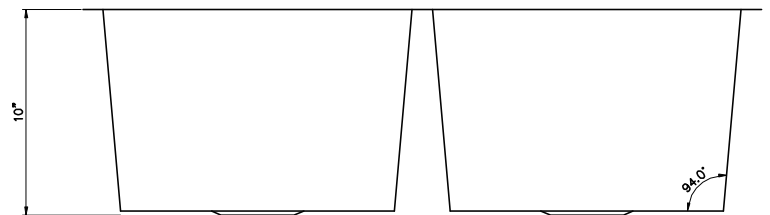

KH-3318

Handmade Double
Bowl Kitchen Sink

Sink Dimensions

- Exterior Overall: 33" x 18"
- Bowl Interior: 15" x 16"

Features

- Depth: 10"
- 18 gauge / 304 stainless steel
- Drain location: Rear
- Drain opening: 3 1/2"
- Sound dampening pads
- Mounting hardware included
- Cut-out template included

Codes / Standards

- cUPC 9ASME A112.19.3/CSA B45.4

Allora USA Limited Lifetime Warranty

See website for details www.allorausa.com

ALLORA USA NOTES / DISCLAIMER:

All technical data provided is done as a service to customers of Allora USA and the end users of our products. Allora USA is not responsible for, nor does it have any liability for any mistakes or typographical errors including liability for incidental, consequential or special damages. Allora USA recommends that the model to be installed be present, inspected and measured prior to utilizing the related spec sheets and any work, preparations or alterations are made to any counter-top material. Nothing contained on this site is to be construed as contractual or providing any form of warranty or representation on the part of Allora USA. ALLORA USA MAKES NO WARRANTIES, EXPRESS OR IMPLIED, INCLUDING BUT NOT LIMITED TO ANY WARRANTY OF MERCHANTABILITY OR OF FITNESS FOR A PARTICULAR PURPOSE, AS TO THE INFORMATION CONTAINED HEREIN OR THE PRODUCTS DESCRIBED HEREIN.