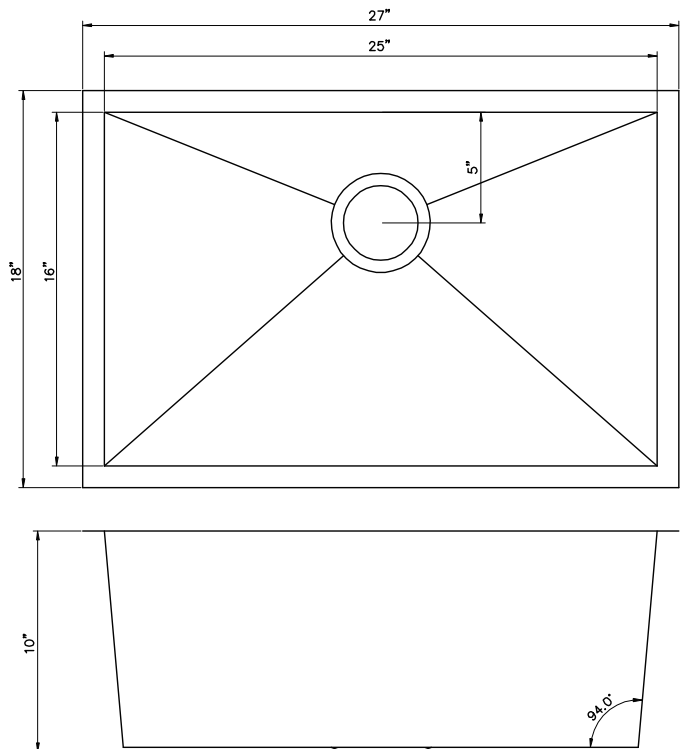

ALLORA USA NOTES / DISCLAIMER:

All technical data provided is done as a service to customers of Allora USA and the end users of our products. Allora USA is not responsible for, nor does it have any liability for any mistakes or typographical errors including liability for incidental, consequential or special damages. Allora USA recommends that the model to be installed be present, inspected and measured prior to utilizing the related spec sheets and any work, preparations or alterations are made to any counter-top material. Nothing contained on this site is to be construed as contractual or providing any form of warranty or representation on the part of Allora USA. ALLORA USA MAKES NO WARRANTIES, EXPRESS OR IMPLIED, INCLUDING BUT NOT LIMITED TO ANY WARRANTY OF MERCHANTABILITY OR OF FITNESS FOR A PARTICULAR PURPOSE, AS TO THE INFORMATION CONTAINED HEREIN OR THE PRODUCTS DESCRIBED HEREIN.