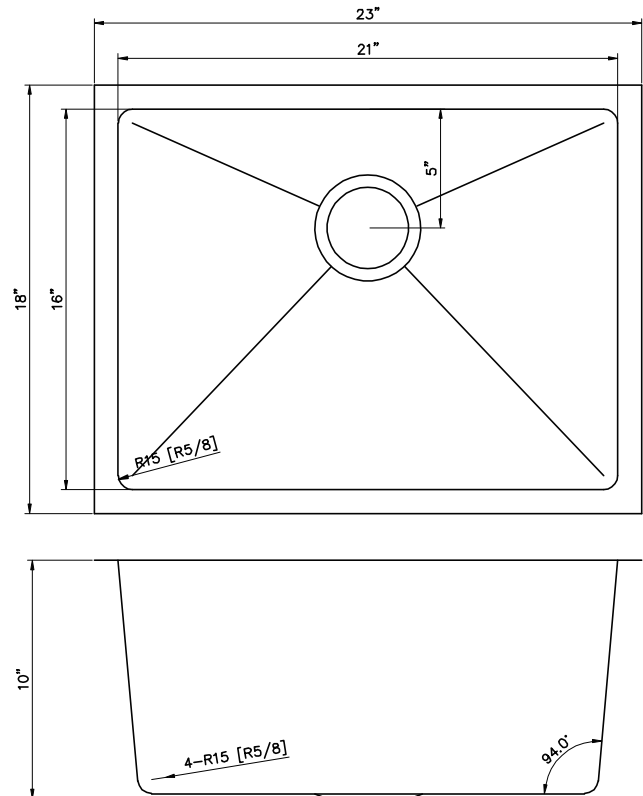

Codes / Standards

- cUPC 9ASME A112.19.3/CSA B45.4

Allora USA Limited Lifetime Warranty

See website for details www.allorausa.com

ALLORA USA NOTES / DISCLAIMER:

All technical data provided is done as a service to customers of Allora USA and the end users of our products. Allora USA is not responsible for, nor does it have any liability for any mistakes or typographical errors including liability for incidental, consequential or special damages. Allora USA recommends that the model to be installed be present, inspected and measured prior to utilizing the related spec sheets and any work, preparations or alterations are made to any counter-top material. Nothing contained on this site is to be construed as contractual or providing any form of warranty or representation on the part of Allora USA. ALLORA USA MAKES NO WARRANTIES, EXPRESS OR IMPLIED, INCLUDING BUT NOT LIMITED TO ANY WARRANTY OF MERCHANTABILITY OR OF FITNESS FOR A PARTICULAR PURPOSE, AS TO THE INFORMATION CONTAINED HEREIN OR THE PRODUCTS DESCRIBED HEREIN.

ADDRESS: 22713 COMMERCE CENTER COURT STE 140 DULLES, VA 20166
PHONE: 571-291-3484
WEBSITE: WWW.ALLORAUSA.COM