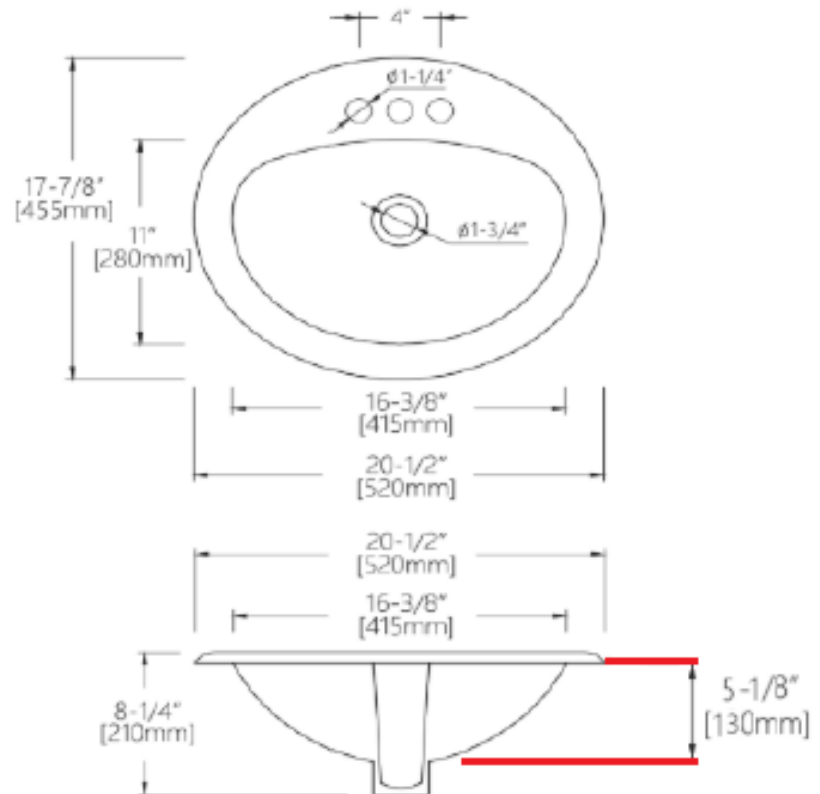

ADDRESS: 22713 COMMERCE CENTER COURT STE 140 DULLES, VA 20166
PHONE: 571-291-3484
WEBSITE: WWW.ALLORAUSA.COM