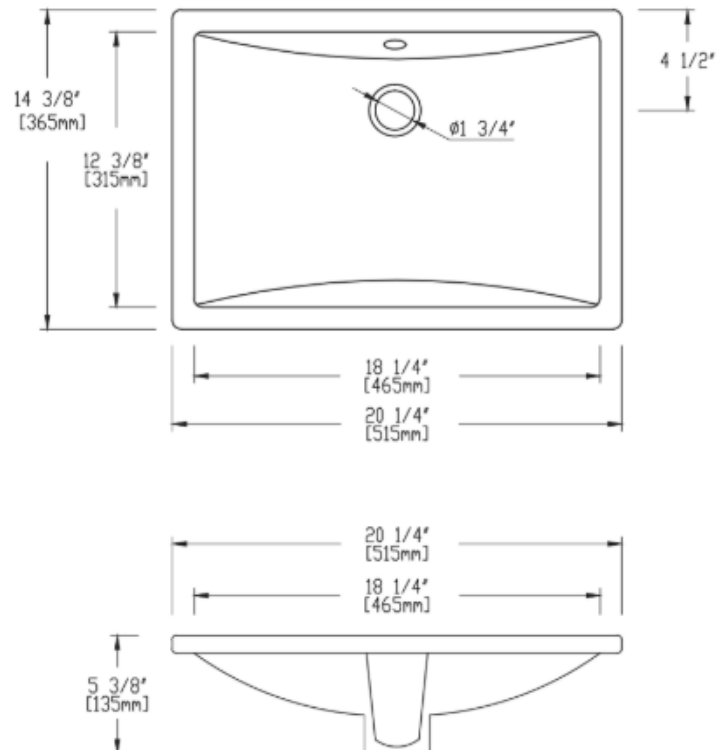

Codes / Standards

- cUPC 9ASME A112.19.3/CSA B45.4

Allora USA Limited Lifetime Warranty

See website for details www.allorausa.com

ALLORA USA NOTES / DISCLAIMER:

All technical data provided is done as a service to customers of Allora USA and the end users of our products. Allora USA is not responsible for, nor does it have any liability for any mistakes or typographical errors including liability for incidental, consequential or special damages. Allora USA recommends that the model to be installed be present, inspected and measured prior to utilizing the related spec sheets and any work, preparations or alterations are made to any counter-top material. Nothing contained on this site is to be construed as contractual or providing any form of warranty or representation on the part of Allora USA. ALLORA USA MAKES NO WARRANTIES, EXPRESS OR IMPLIED, INCLUDING BUT NOT LIMITED TO ANY WARRANTY OF MERCHANTABILITY OR OF FITNESS FOR A PARTICULAR PURPOSE, AS TO THE INFORMATION CONTAINED HEREIN OR THE PRODUCTS DESCRIBED HEREIN.

ADDRESS: 22713 COMMERCE CENTER COURT STE 140 DULLES, VA 20166
PHONE: 571-291-3484
WEBSITE: WWW.ALLORAUSA.COM