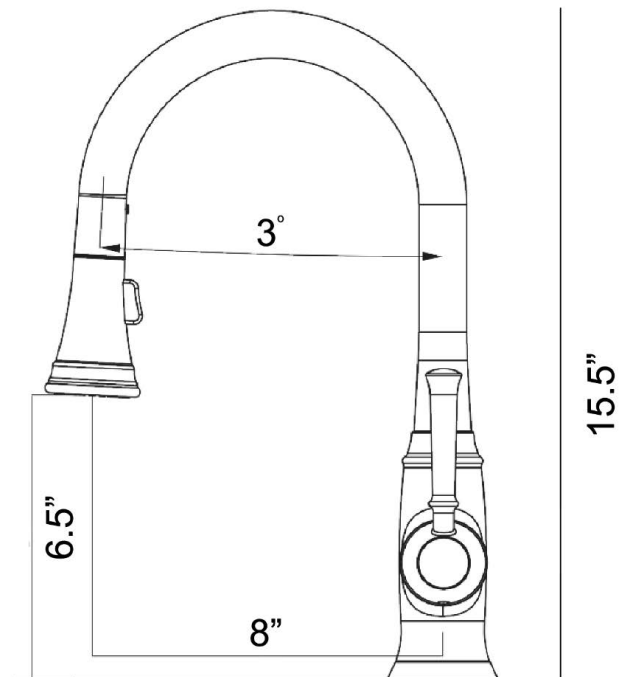

Codes / Standards

- cUPC (UPC&CSA), NSF 61, NSF 372, AB1953, EPA, MASS, FTC, DOE, CEC, and ADA

Allora USA Limited Lifetime Warranty

See website for details www.allorausa.com

ALLORA USA NOTES / DISCLAIMER:

All technical data provided is done as a service to customers of Allora USA and the end users of our products. Allora USA is not responsible for, nor does it have any liability for any mistakes or typographical errors including liability for incidental, consequential or special damages. Allora USA recommends that the model to be installed be present, inspected and measured prior to utilizing the related spec sheets and any work, preparations or alterations are made to any counter-top material. Nothing contained on this site is to be construed as contractual or providing any form of warranty or representation on the part of Allora USA. ALLORA USA MAKES NO WARRANTIES, EXPRESS OR IMPLIED, INCLUDING BUT NOT LIMITED TO ANY WARRANTY OF MERCHANTABILITY OR OF FITNESS FOR A PARTICULAR PURPOSE, AS TO THE INFORMATION CONTAINED HEREIN OR THE PRODUCTS DESCRIBED HEREIN.

ADDRESS: 22713 COMMERCE CENTER COURT STE 140 DULLES, VA 20166
PHONE: 571-291-3484
WEBSITE: WWW.ALLORAUSA.COM