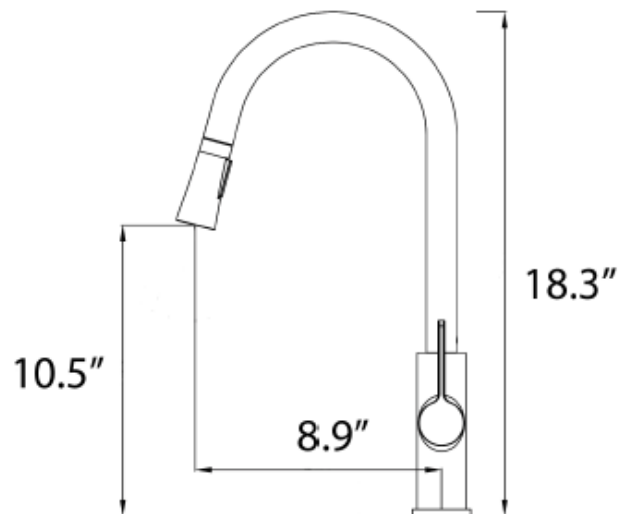

Codes / Standards

- cUPC (UPC&CSA), NSF 61, NSF 372, AB1953, EPA, MASS, FTC, DOE, CEC, and ADA

Allora USA Limited Lifetime Warranty

See website for details www.allorausa.com

ALLORA USA NOTES / DISCLAIMER:

All technical data provided is done as a service to customers of Allora USA and the end users of our products. Allora USA is not responsible for, nor does it have any liability for any mistakes or typographical errors including liability for incidental, consequential or special damages. Allora USA recommends that the model to be installed be present, inspected and measured prior to utilizing the related spec sheets and any work, preparations or alterations are made to any counter-top material. Nothing contained on this site is to be construed as contractual or providing any form of warranty or representation on the part of Allora USA. ALLORA USA MAKES NO WARRANTIES, EXPRESS OR IMPLIED, INCLUDING BUT NOT LIMITED TO ANY WARRANTY OF MERCHANTABILITY OR OF FITNESS FOR A PARTICULAR PURPOSE, AS TO THE INFORMATION CONTAINED HEREIN OR THE PRODUCTS DESCRIBED HEREIN.

ADDRESS: 22713 COMMERCE CENTER COURT STE 140 DULLES, VA 20166
PHONE: 571-291-3484
WEBSITE: WWW.ALLORAUSA.COM