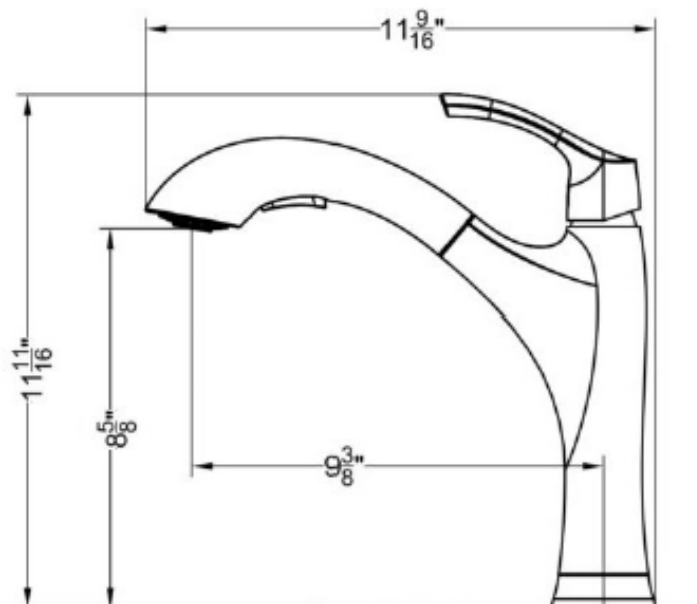

Codes / Standards

- cUPC (UPC&CSA), NSF 61, NSF 372, AB1953, EPA, MASS, FTC, DOE, CEC, and ADA

Allora USA Limited Lifetime Warranty

See website for details www.allorausa.com

ALLORA USA NOTES / DISCLAIMER:

All technical data provided is done as a service to customers of Allora USA and the end users of our products. Allora USA is not responsible for, nor does it have any liability for any mistakes or typographical errors including liability for incidental, consequential or special damages. Allora USA recommends that the model to be installed be present, inspected and measured prior to utilizing the related spec sheets and any work, preparations or alterations are made to any counter-top material. Nothing contained on this site is to be construed as contractual or providing any form of warranty or representation on the part of Allora USA. ALLORA USA MAKES NO WARRANTIES, EXPRESS OR IMPLIED, INCLUDING BUT NOT LIMITED TO ANY WARRANTY OF MERCHANTABILITY OR OF FITNESS FOR A PARTICULAR PURPOSE, AS TO THE INFORMATION CONTAINED HEREIN OR THE PRODUCTS DESCRIBED HEREIN.

ADDRESS: 22713 COMMERCE CENTER COURT STE 140 DULLES, VA 20166
PHONE: 571-291-3484
WEBSITE: WWW.ALLORAUSA.COM