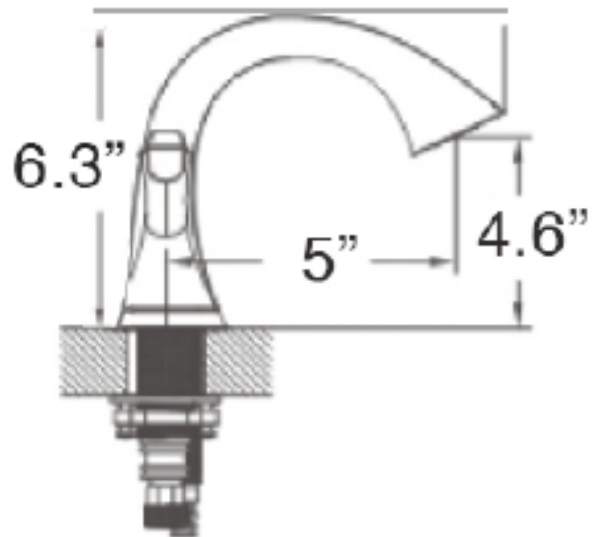

Codes / Standards

- cUPC (UPC&CSA), NSF 61, NSF 372, AB1953, EPA, MASS, FTC, DOE, CEC, and ADA

Allora USA Limited Lifetime Warranty

See website for details www.allorausa.com

ALLORA USA NOTES / DISCLAIMER:

All technical data provided is done as a service to customers of Allora USA and the end users of our products. Allora USA is not responsible for, nor does it have any liability for any mistakes or typographical errors including liability for incidental, consequential or special damages. Allora USA recommends that the model to be installed be present, inspected and measured prior to utilizing the related spec sheets and any work, preparations or alterations are made to any counter-top material. Nothing contained on this site is to be construed as contractual or providing any form of warranty or representation on the part of Allora USA. ALLORA USA MAKES NO WARRANTIES, EXPRESS OR IMPLIED, INCLUDING BUT NOT LIMITED TO ANY WARRANTY OF MERCHANTABILITY OR OF FITNESS FOR A PARTICULAR PURPOSE, AS TO THE INFORMATION CONTAINED HEREIN OR THE PRODUCTS DESCRIBED HEREIN.

ADDRESS: 22713 COMMERCE CENTER COURT STE 140 DULLES, VA 20166
PHONE: 571-291-3484
WEBSITE: WWW.ALLORAUSA.COM